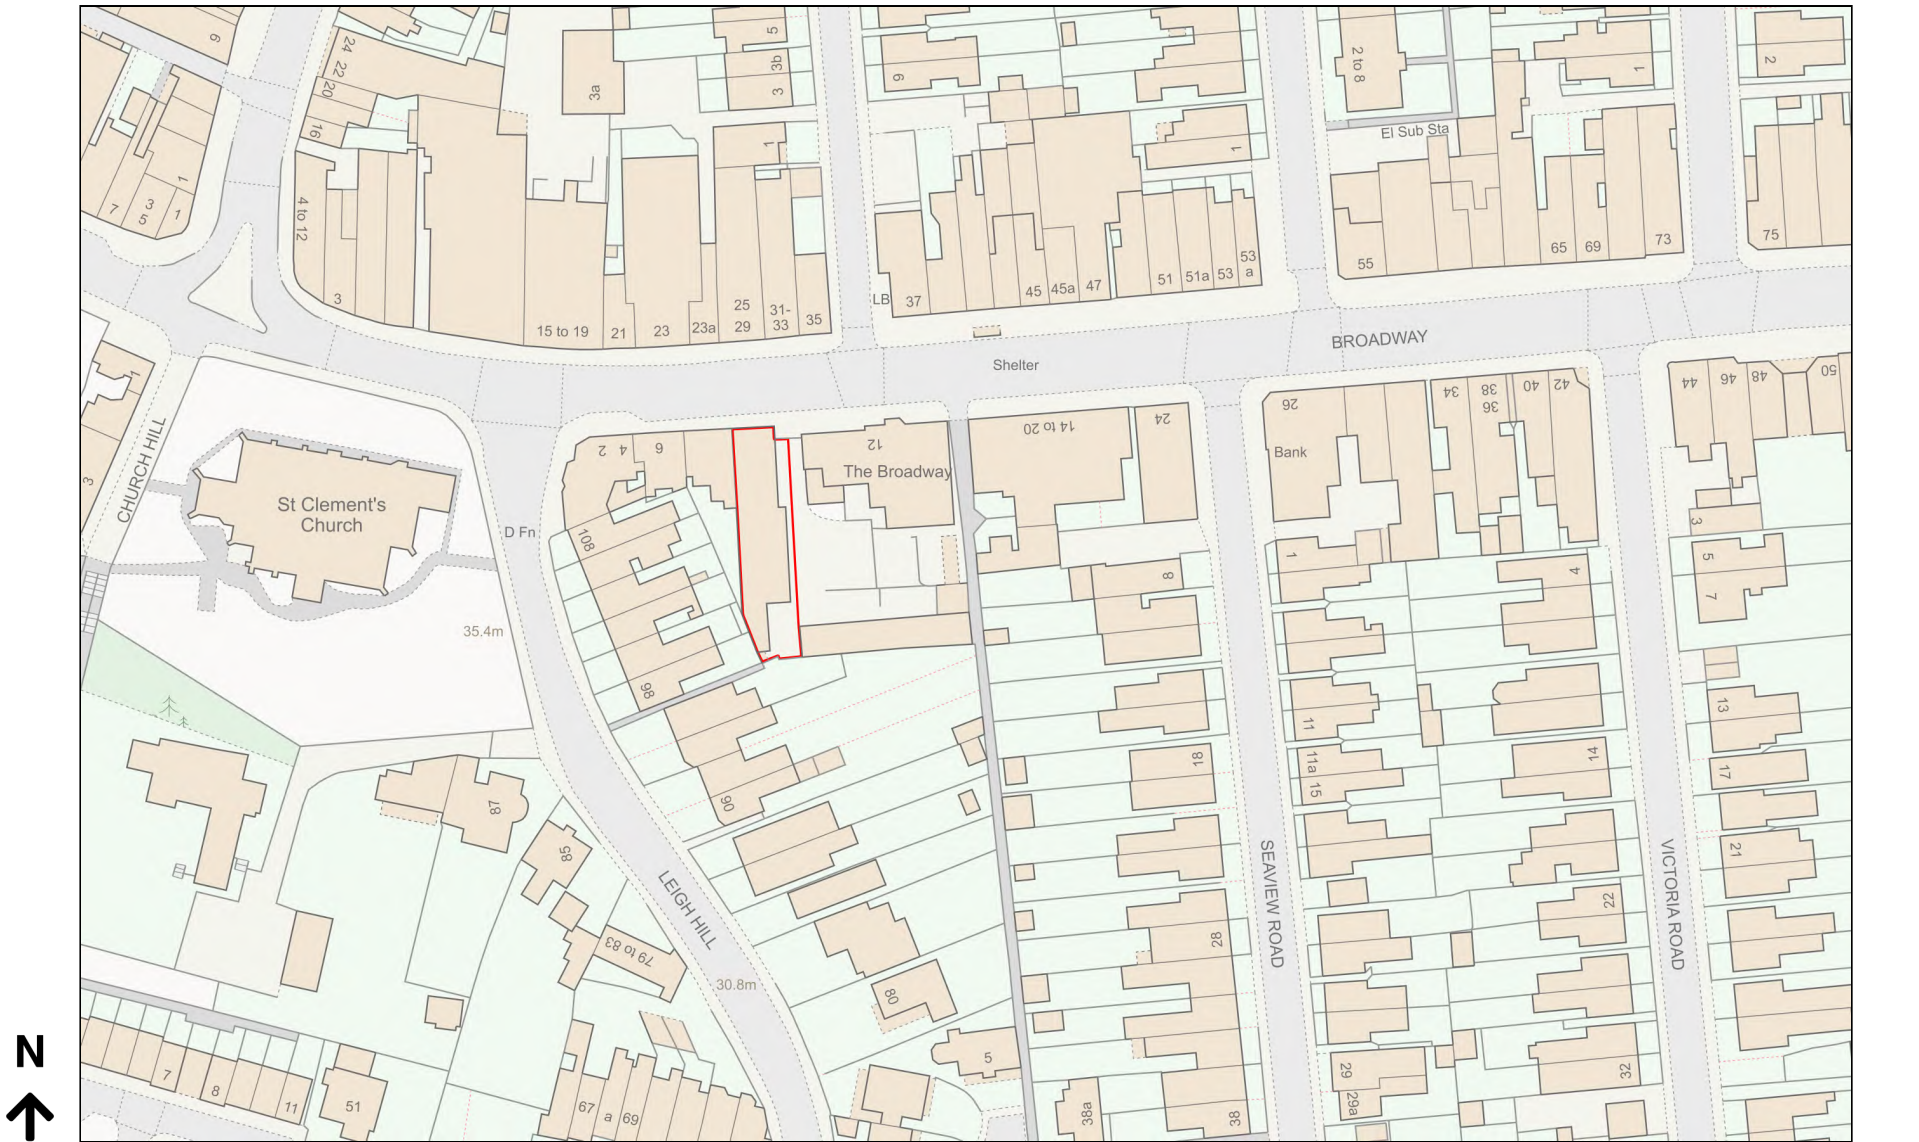

Location Plan

Site Address: Barclays, 10, Broadway, Leigh-on-sea, SS9 1AP

Date Produced: 20-Dec-2023

Scale: 1:1250 @A4

Planning Portal Reference: PP-12583941v1