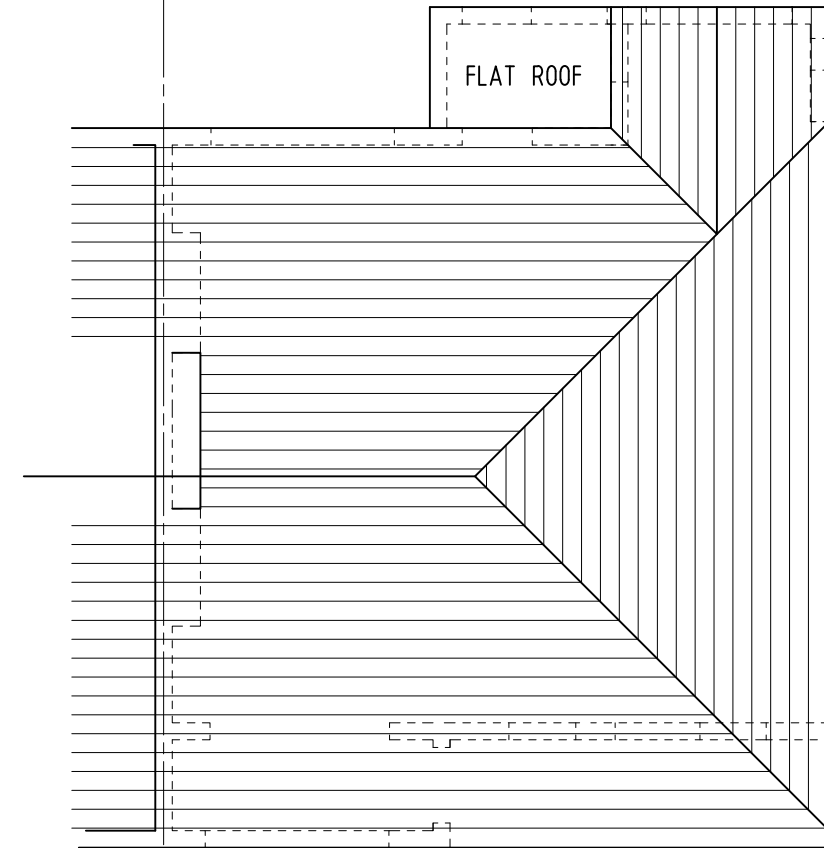

notes
DO NOT SCALE FROM THIS DRAWING

M74 CONSULTING ENGINEERS

24 Grasmere Gardens
Redbridge, Ilford
Essex IG4 5LF
telephone 07904 058 092

Project
192 MANCHESTER DRIVE, SS9 3EX

Title
EXISTING GROUND & ROOF PLANS

Date
Oct. 22

Scale
1:100 on A3

Drawing No.
2080 / 01