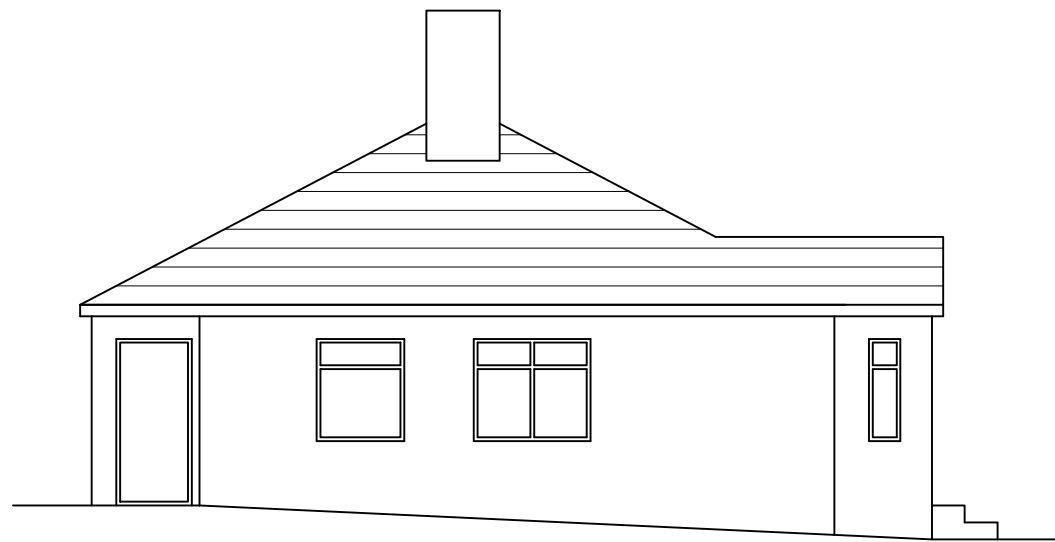

notes
DO NOT SCALE FROM THIS DRAWING

EXISTING SIDE ELEVATION 1

EXISTING SIDE ELEVATION 2

M74 CONSULTING ENGINEERS

24 Grasmere Gardens
Redbridge, Ilford
Essex IG4 5LF
telephone 07904 058 092

Project
192 MANCHESTER DRIVE, SS9 3EX

Title
EXISTING SIDE ELEVATIONS

Date
Oct. 22

Scale
1:100 on A3

Drawing No.
2080 / 04