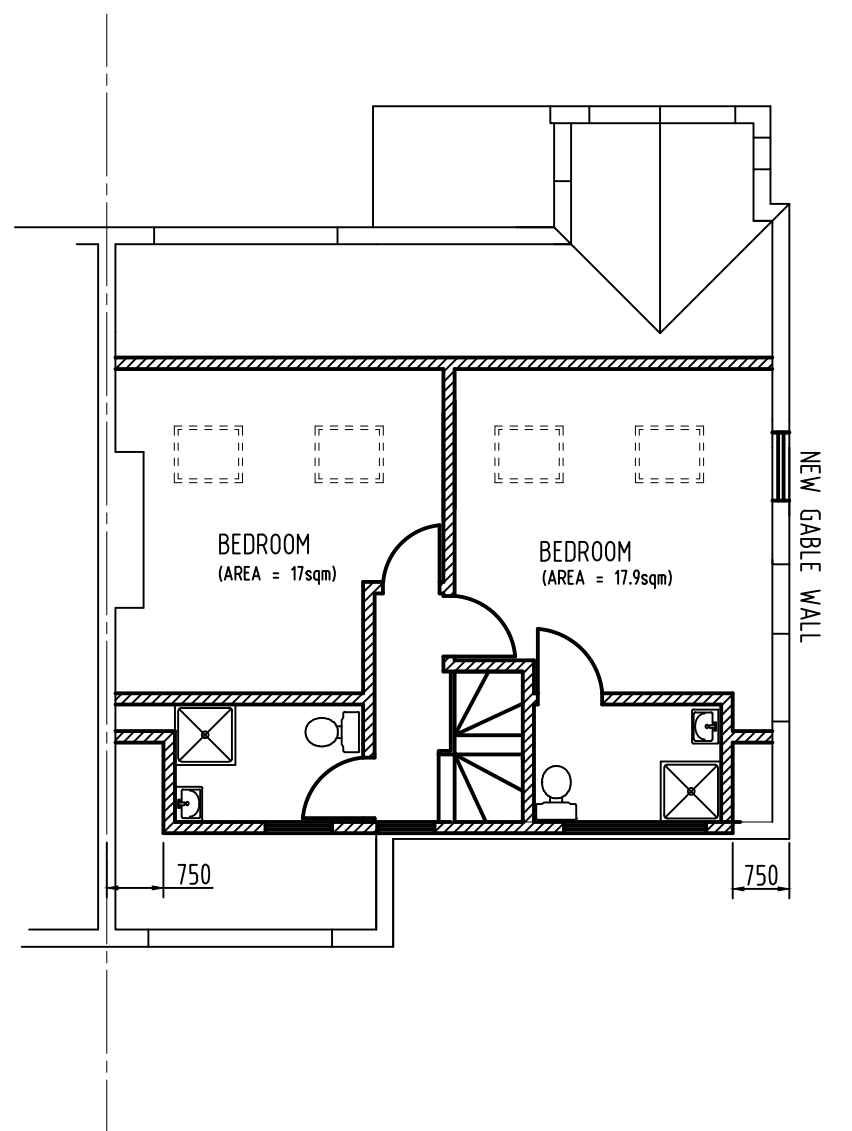

notes
DO NOT SCALE FROM THIS DRAWING

PROPOSED GROUND FLOOR PLAN

PROPOSED 1st FLOOR PLAN

PROPOSED ROOF PLAN

M74 CONSULTING ENGINEERS

24 Grasmere Gardens
Redbridge, Ilford
Essex IG4 5LF
telephone 07904 058 092

Project
192 MANCHESTER DRIVE, SS9 3EX

Title
PROPOSED GROUND & ROOF PLANS

Date
Feb. 23

Scale
1:100 on A3

Drawing No.
2080 / 19B