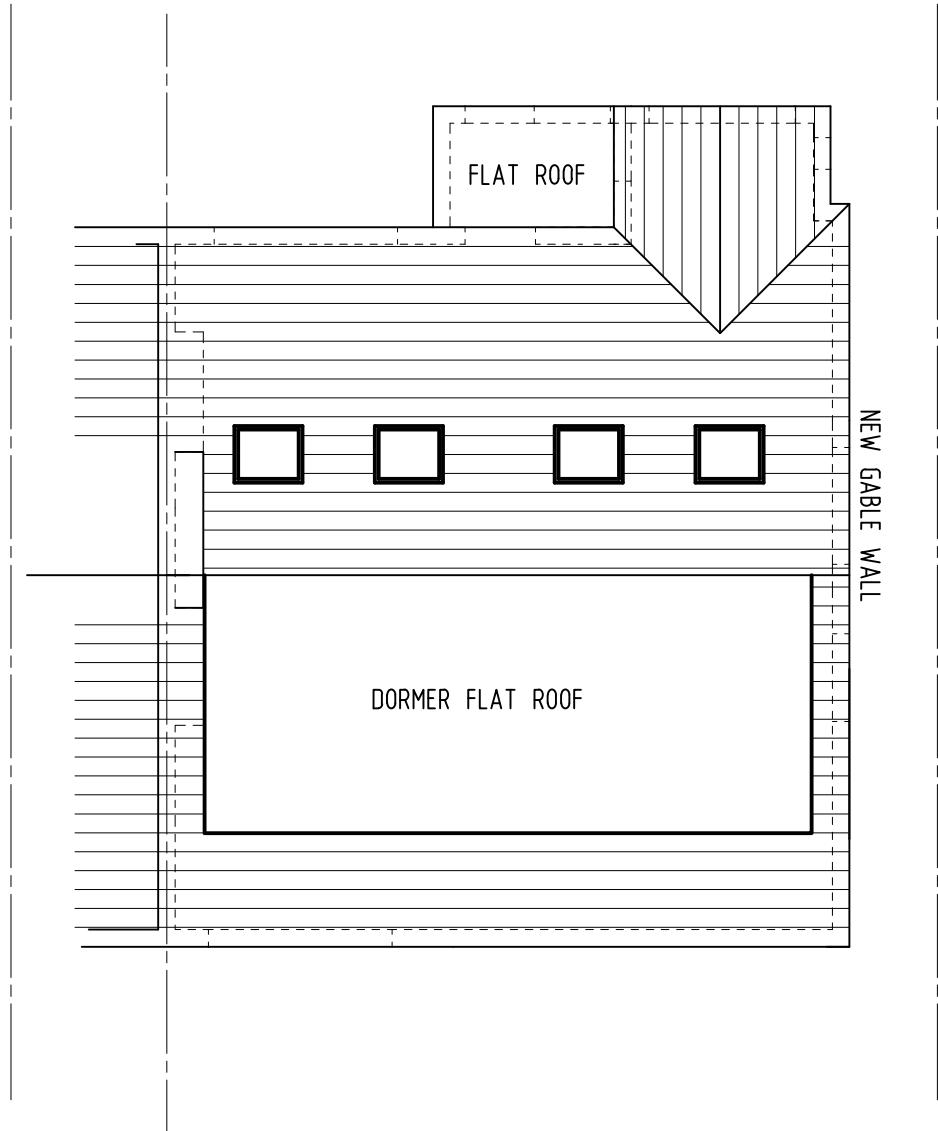

notes
DO NOT SCALE FROM THIS DRAWING

PROPOSED GROUND FLOOR PLAN

PROPOSED 1st FLOOR PLAN

PROPOSED ROOF PLAN

M74 CONSULTING ENGINEERS

24 Grasmere Gardens
Redbridge, Ilford
Essex IG4 5LF
telephone 07904 058 092

Project
192 MANCHESTER DRIVE, SS9 3EX

Title
PROPOSED GROUND & ROOF PLANS

Date
Feb. 23

Scale
1:100 on A3

Drawing No.
2080 / 19B