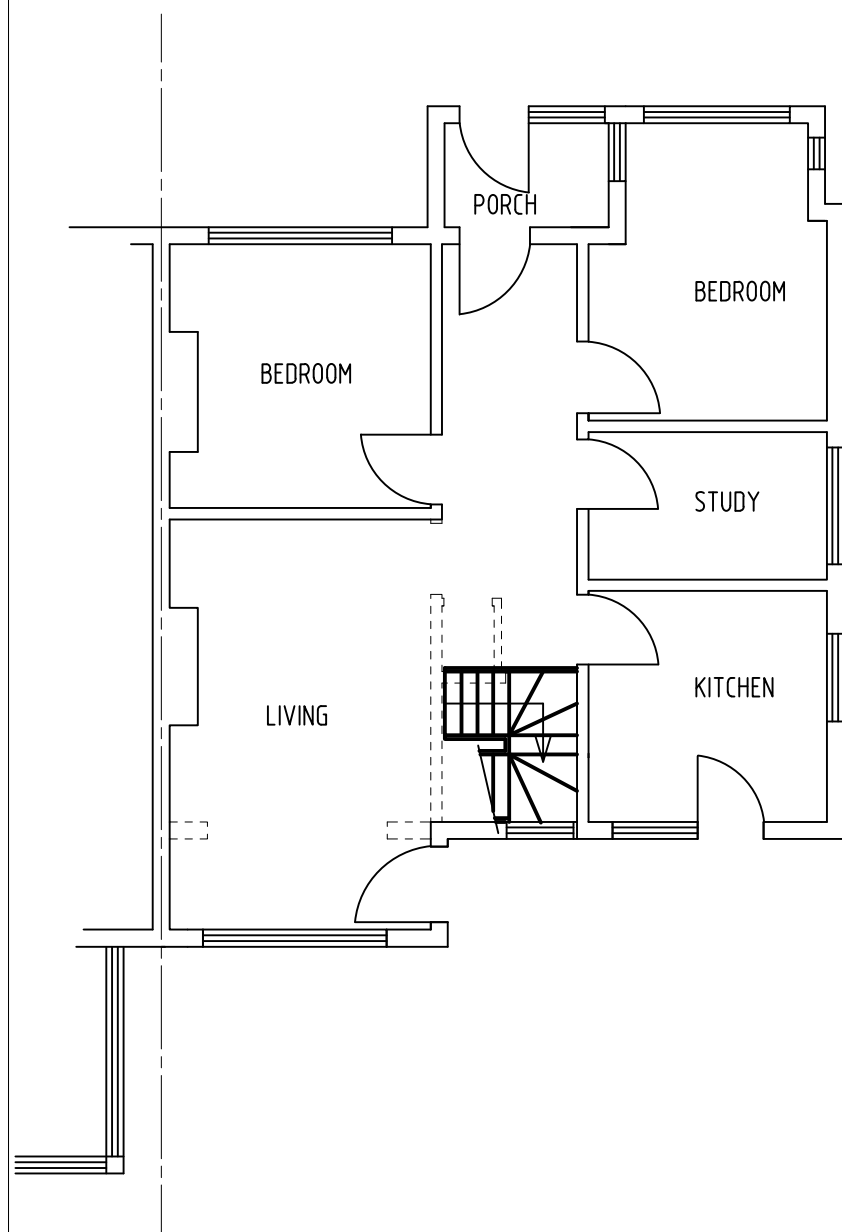

notes
DO NOT SCALE FROM THIS DRAWING

PROPOSED GROUND FLOOR PLAN

PROPOSED 1st FLOOR PLAN

PROPOSED ROOF PLAN

M74 CONSULTING ENGINEERS

24 Grasmere Gardens
Redbridge, Ilford
Essex IG4 5LF
telephone 07904 058 092

Project
192 MANCHESTER DRIVE, SS9 3EX

Title
PROPOSED GROUND & ROOF PLANS

Date
Feb. 23

Scale
1:100 on A3

Drawing No.
2080 / 19B