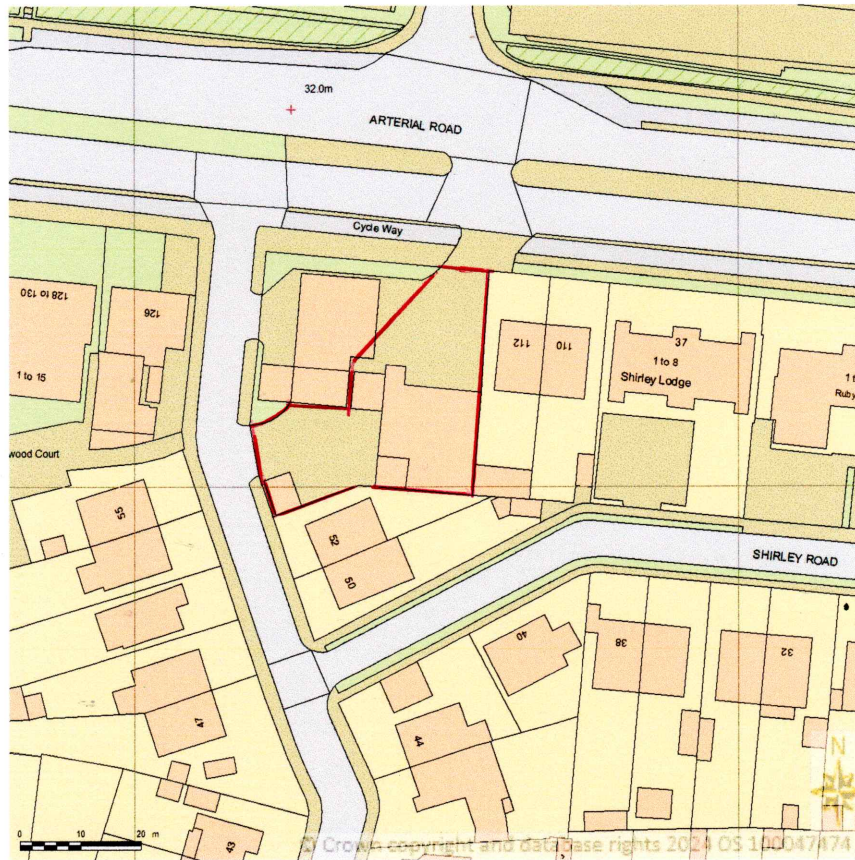

**SITE LOCATION PLAN
AREA 2 HA
SCALE 1:1250 on A4
CENTRE COORDINATES: 584250, 188209**

**Supplied by Streetwise Maps Ltd
www.streetwise.net
Licence No: 100047474
23/07/2024 11:01**