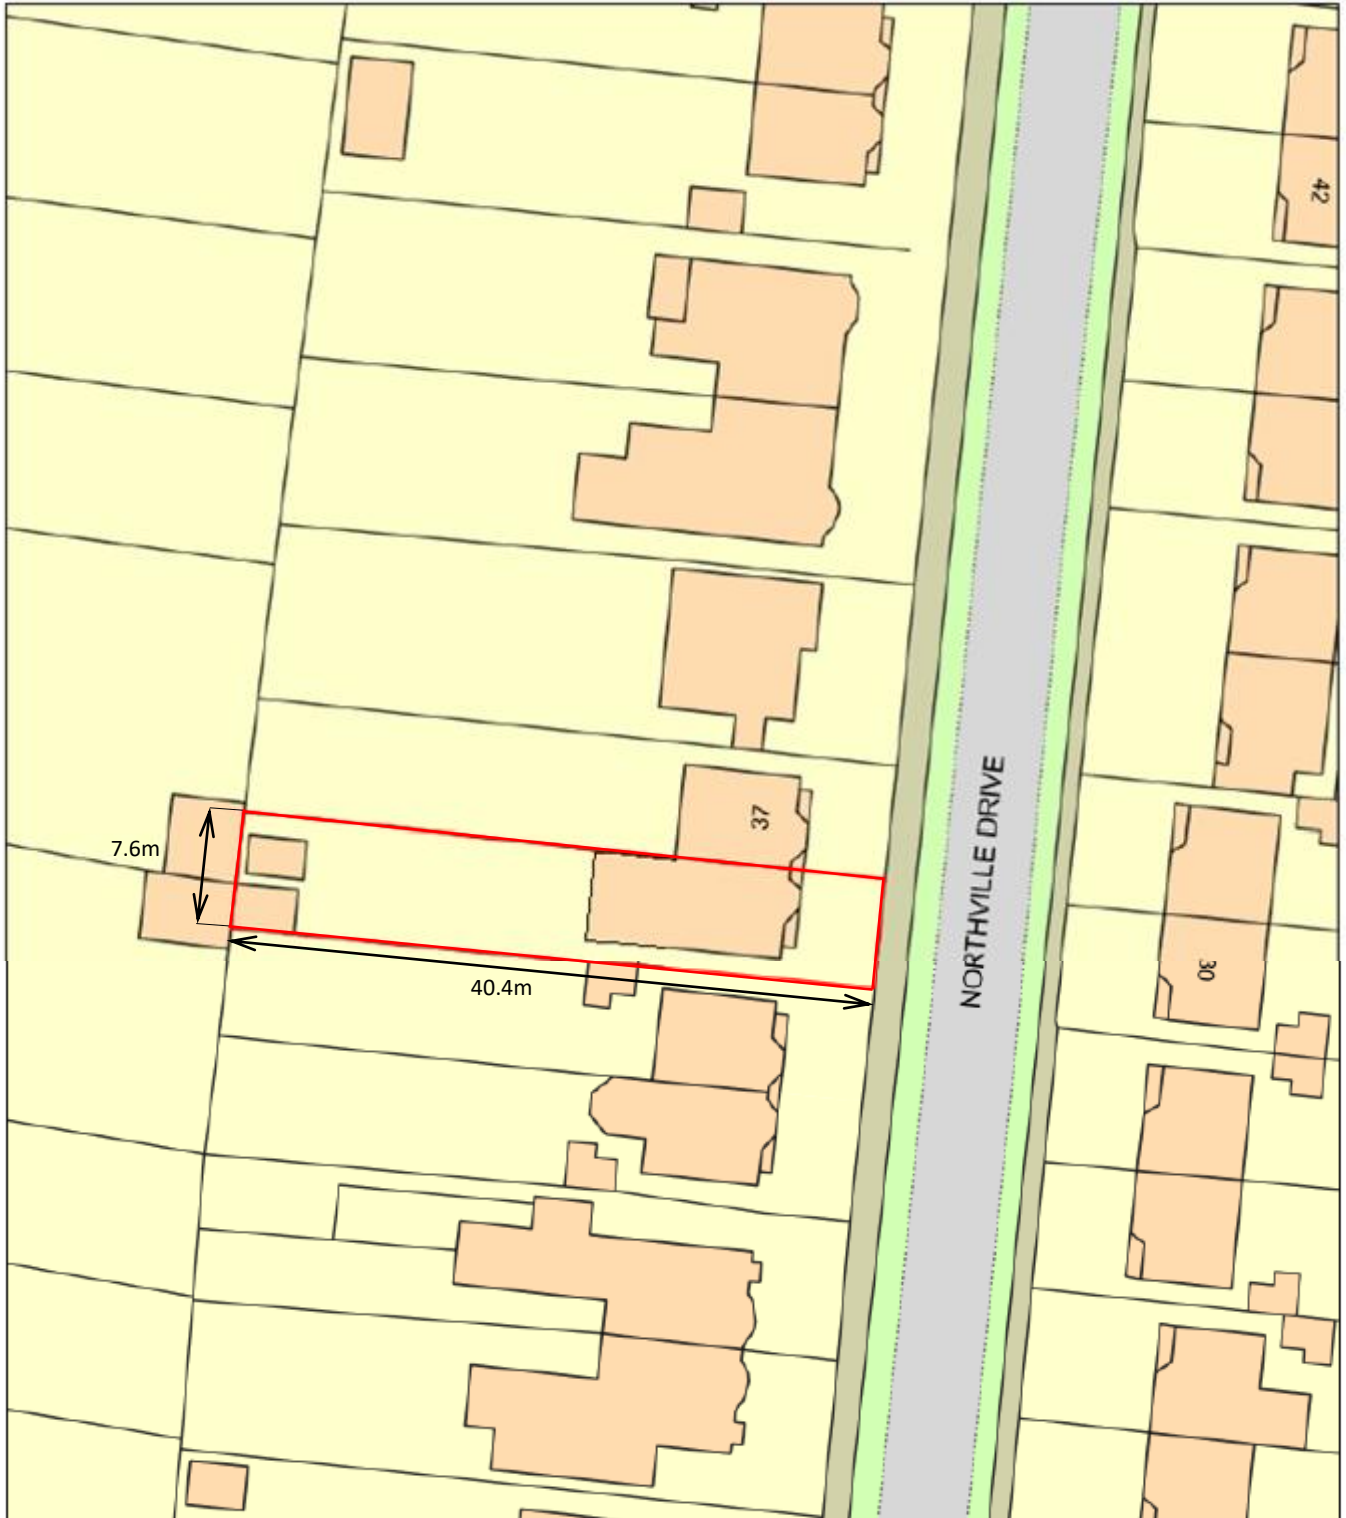

Existing block plan of site

Plan Produced for: Mr K Wong

Date Produced: 10 May 2020

Plan Reference Number: TQRQM18205221331388

Scale: 1:500 @ A4