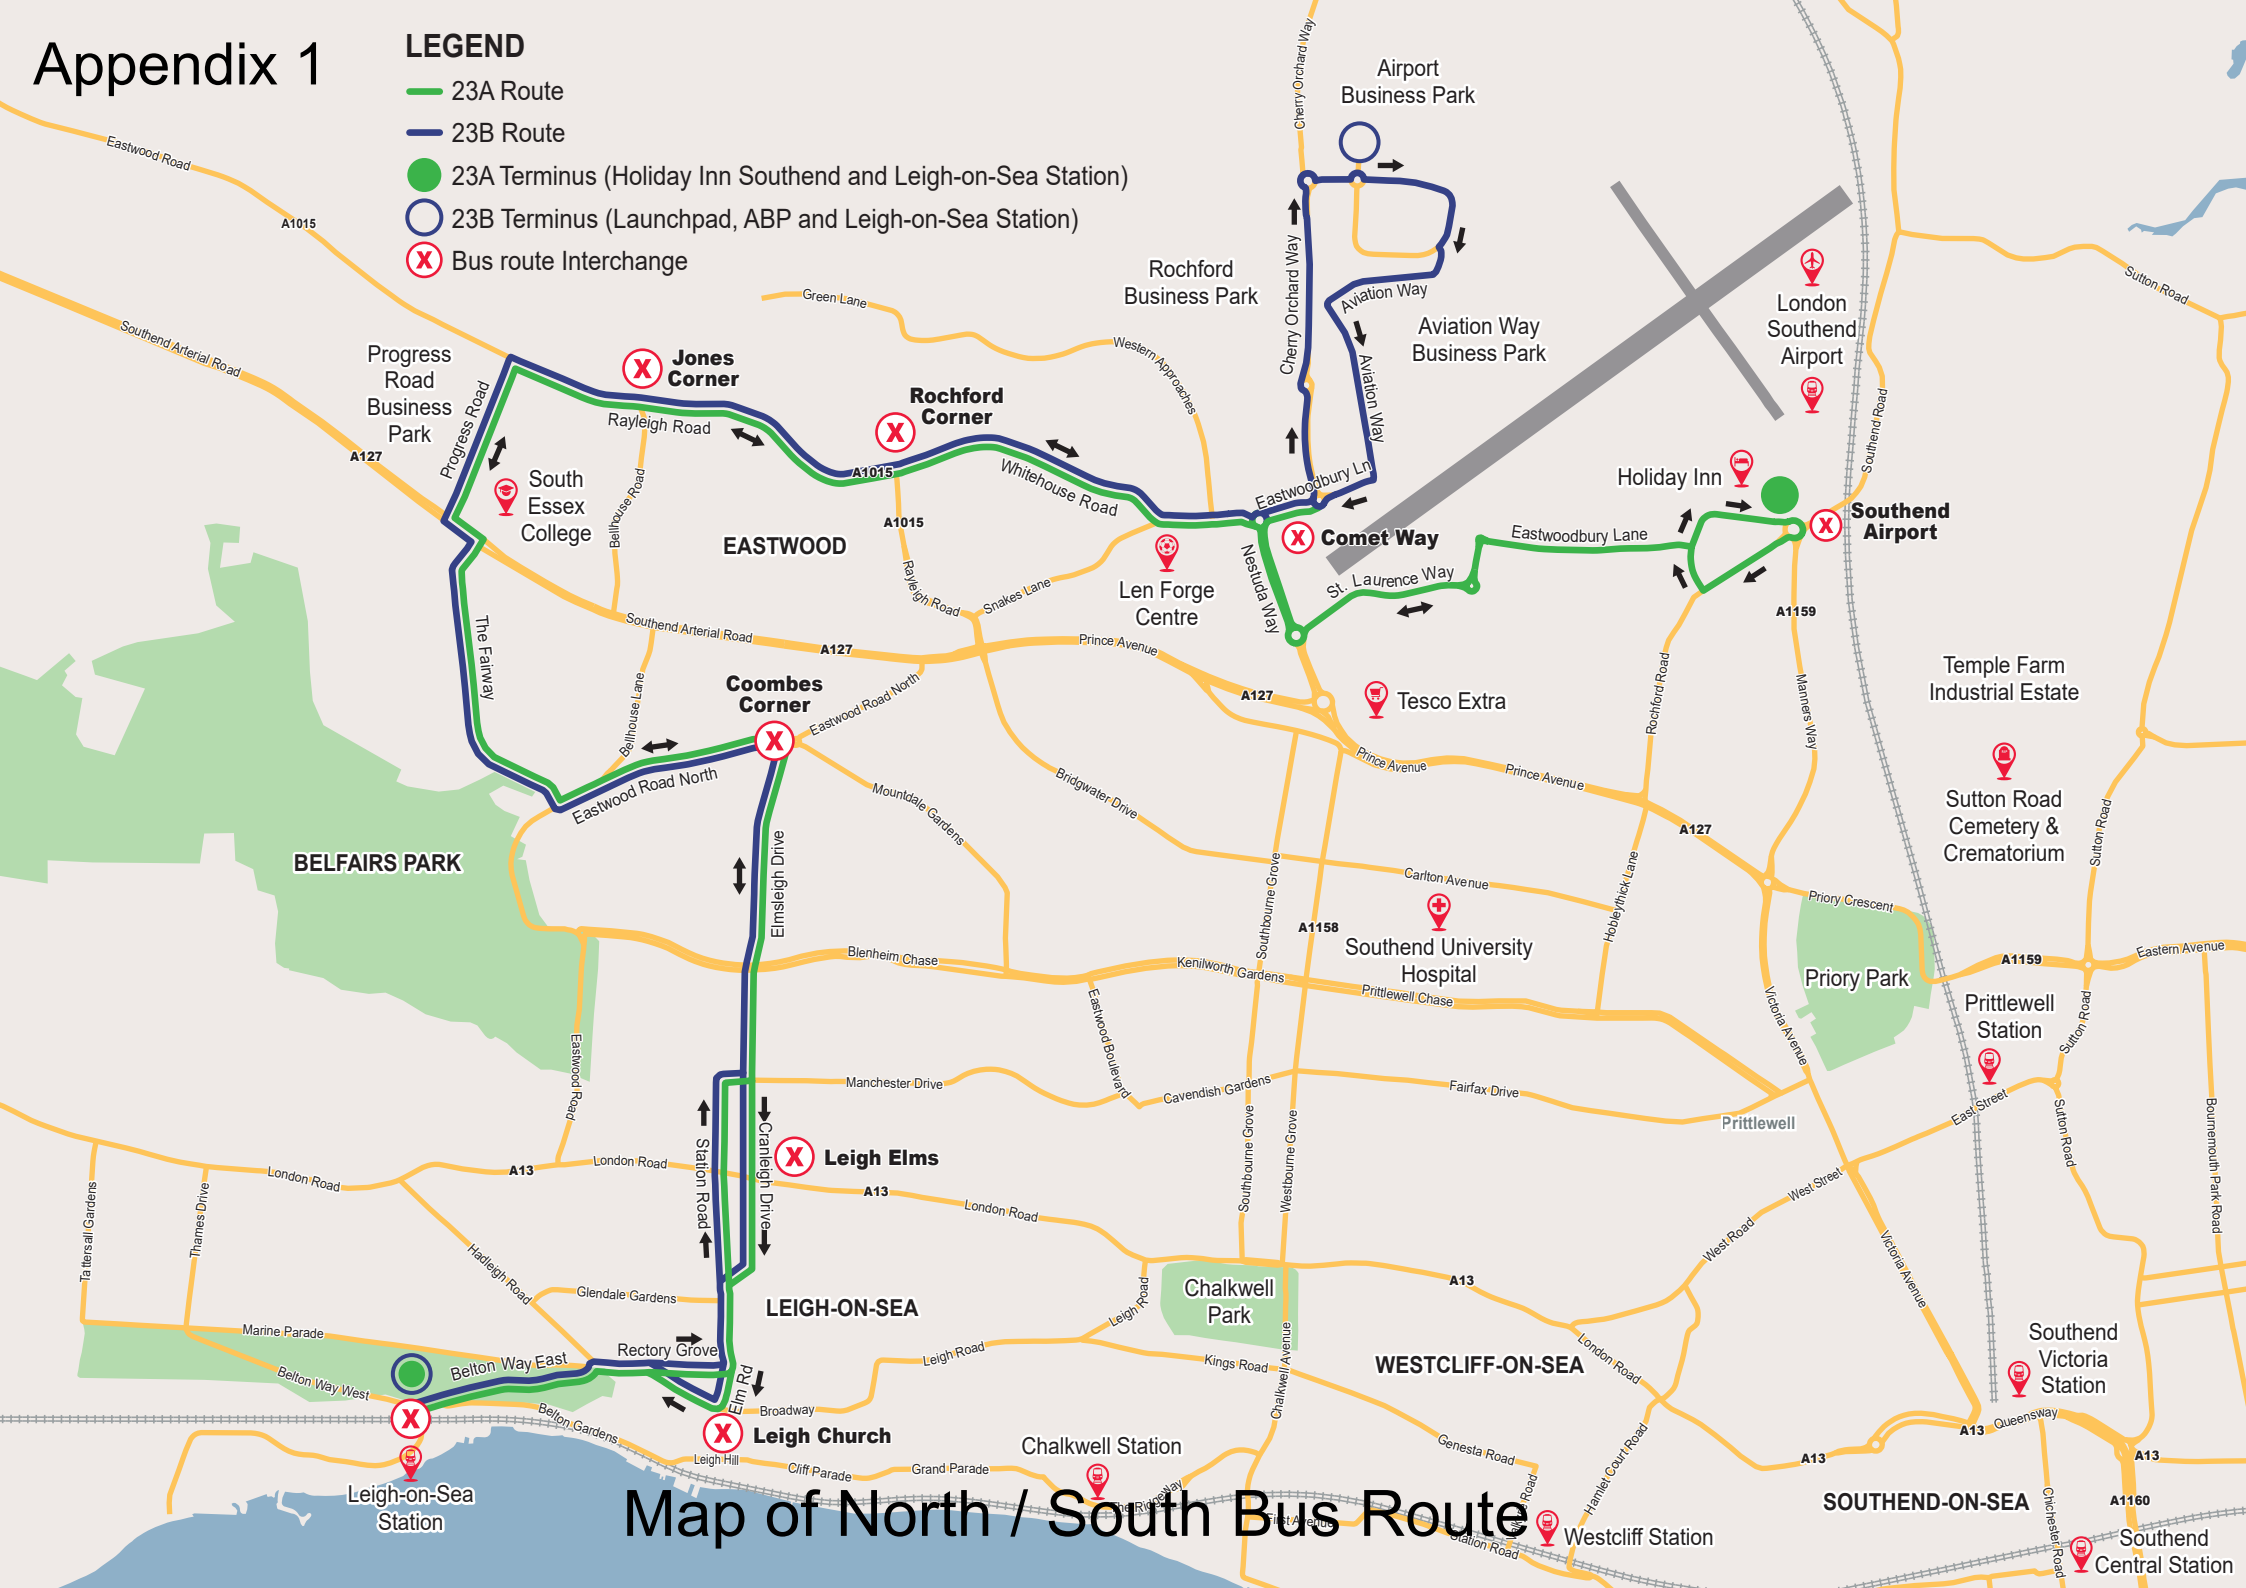

## LEGEND

- 23A Route
- 23B Route
- 23A Terminus (Holiday Inn Southend and Leigh-on-Sea Station)
- 23B Terminus (Launchpad, ABP and Leigh-on-Sea Station)
- ⊗ Bus route Interchange

### Map of North / South Bus Route