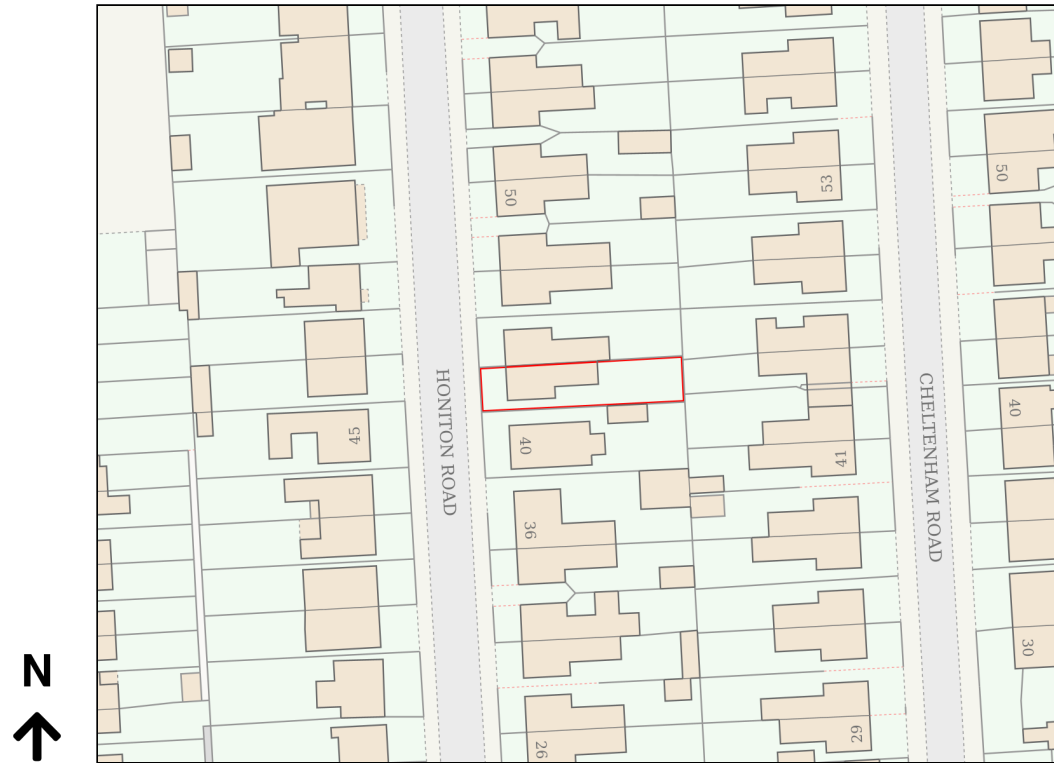

Location Plan

Site Address: 42, Honiton Road, Southend-on-sea, SS1 2RY

Date Produced: 22-Nov-2024

Scale: 1:1250 @A4

Planning Portal Reference: PP-13585676v1