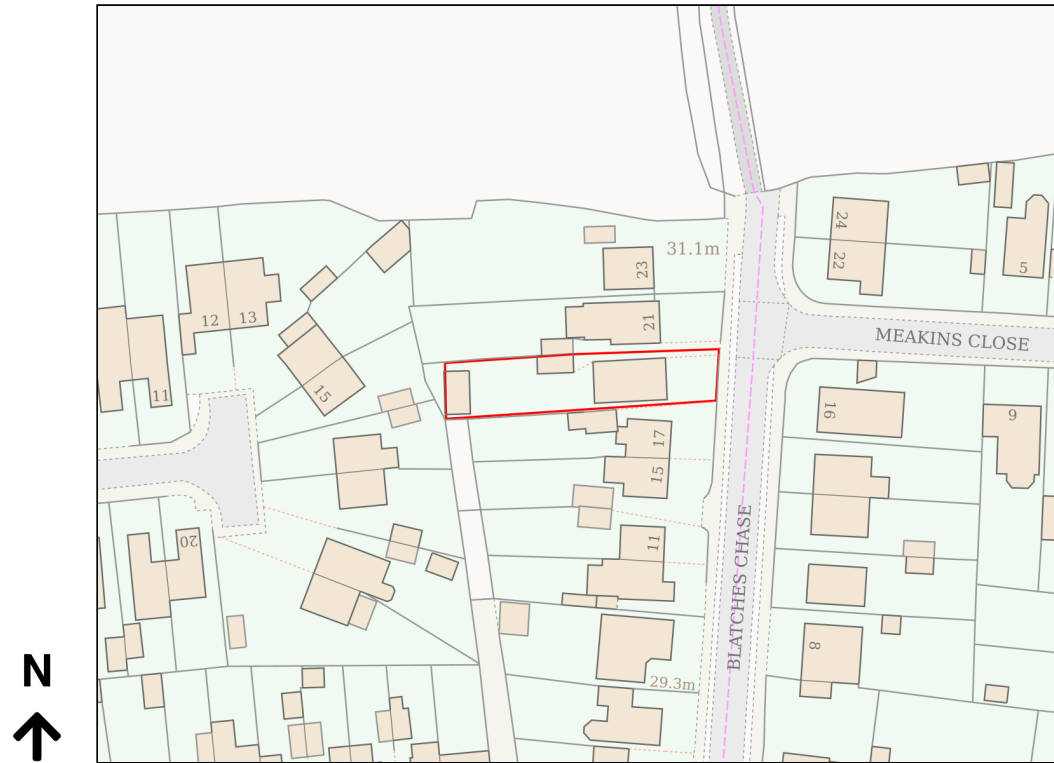

Location Plan

Site Address: 19, Blatches Chase, Eastwood, SS9 5SY

Date Produced: 22-Nov-2024

Scale: 1:1250 @A4

Planning Portal Reference: PP-13578448v1