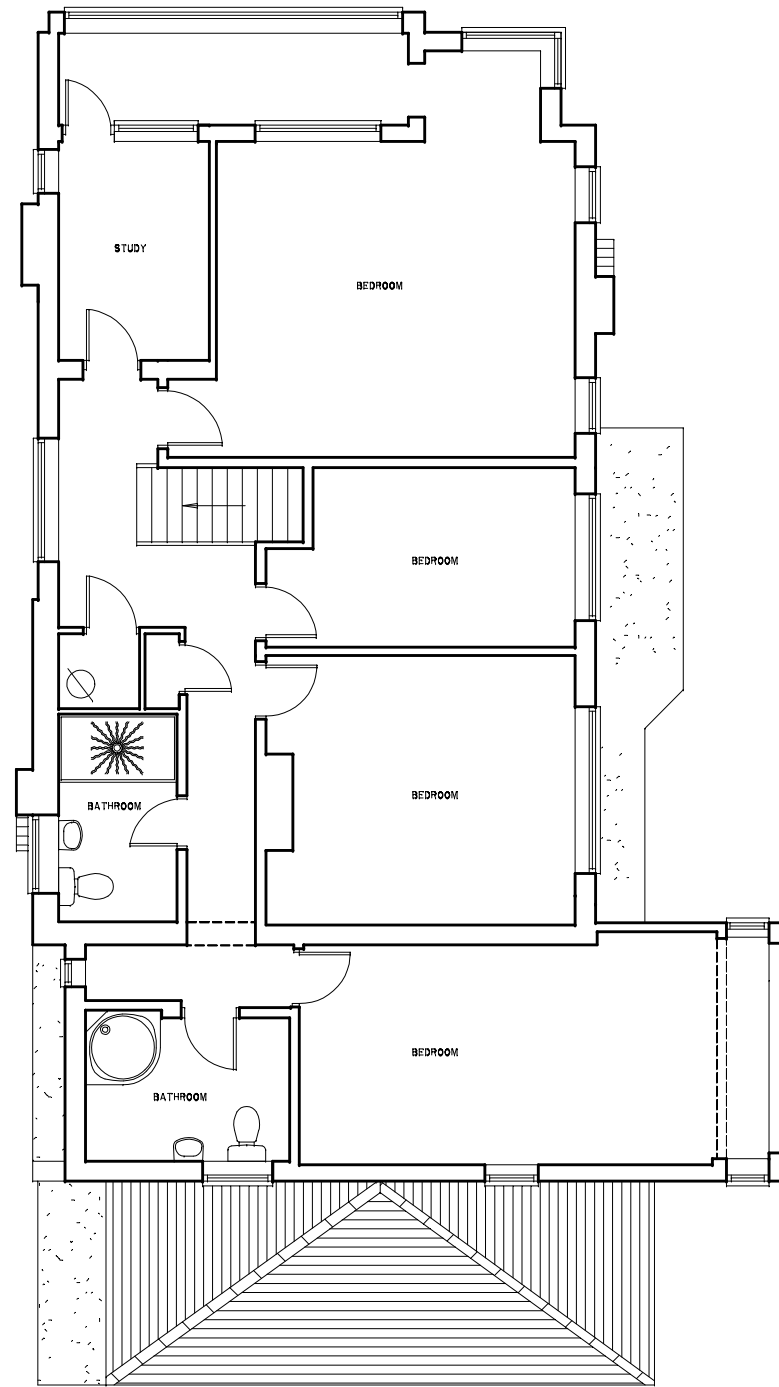

GROUND FLOOR PLAN

FIRST FLOOR PLAN

325 London Road, Benfleet, Essex, SS7 1BL
 Info@A9Architecture.co.uk
 Tel: 01268 566100

Project:
 71 Marine Parade
 Leigh On Sea
 Essex
 SS92NQ

Drawing Title:
 Existing Plans