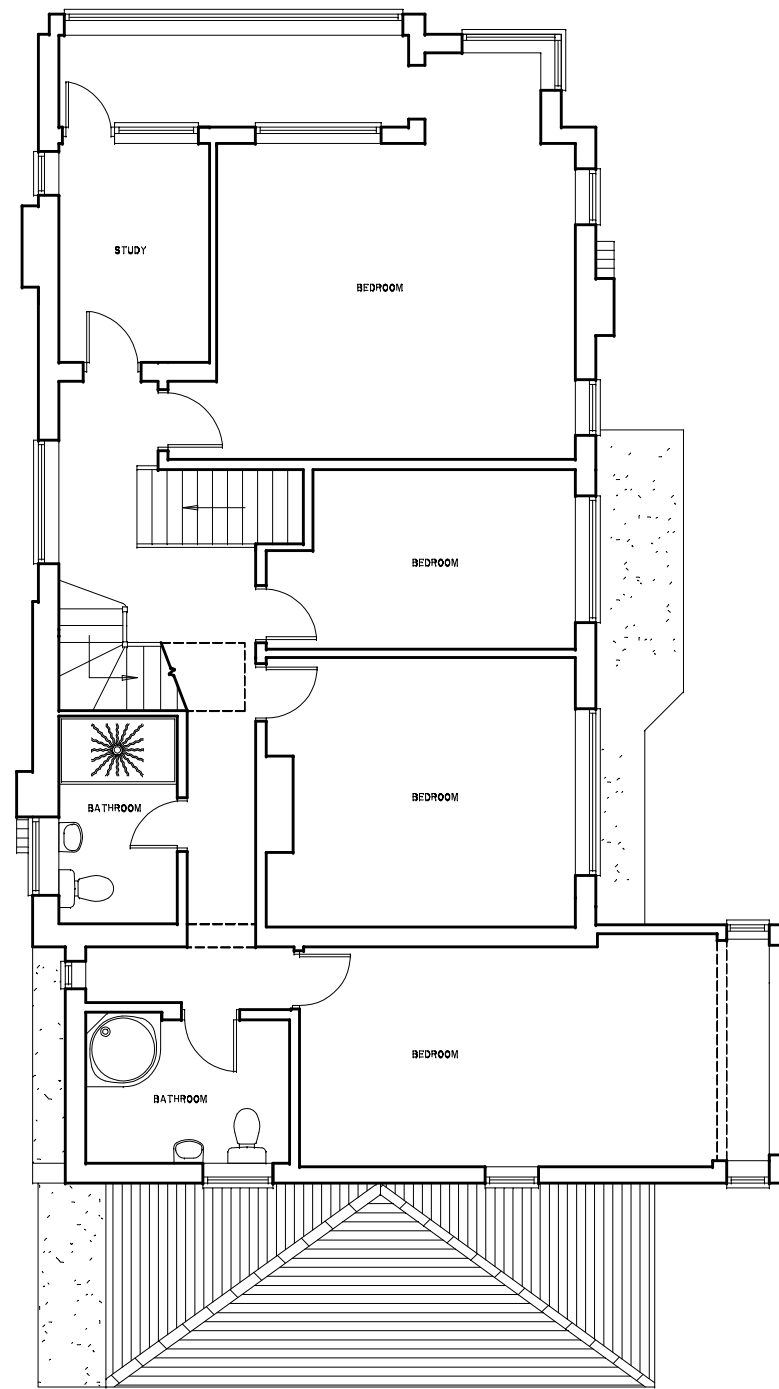

GROUND FLOOR PLAN

FIRST FLOOR PLAN

**ARCHITECTURE**

325 London Road, Benfleet, Essex, SS7 1BL  
 Info@A9Architecture.co.uk  
 Tel: 01268 566100

Project:  
 71 Marine Parade  
 Leigh On Sea  
 Essex  
 SS92NQ

Drawing Title:  
 Proposed Plans

Client:  
 Martin Gibbons

Drawn:	Checked:	Date:	Scale:	Paper Size
GL	AG	18/05/2016	1:100	A3

Job no.	Dwg. no.	Revisions	Legend
761	05	A	<input checked="" type="checkbox"/> Preliminary <input type="checkbox"/> Design <input type="checkbox"/> Tender <input type="checkbox"/> Contract <input type="checkbox"/> Working