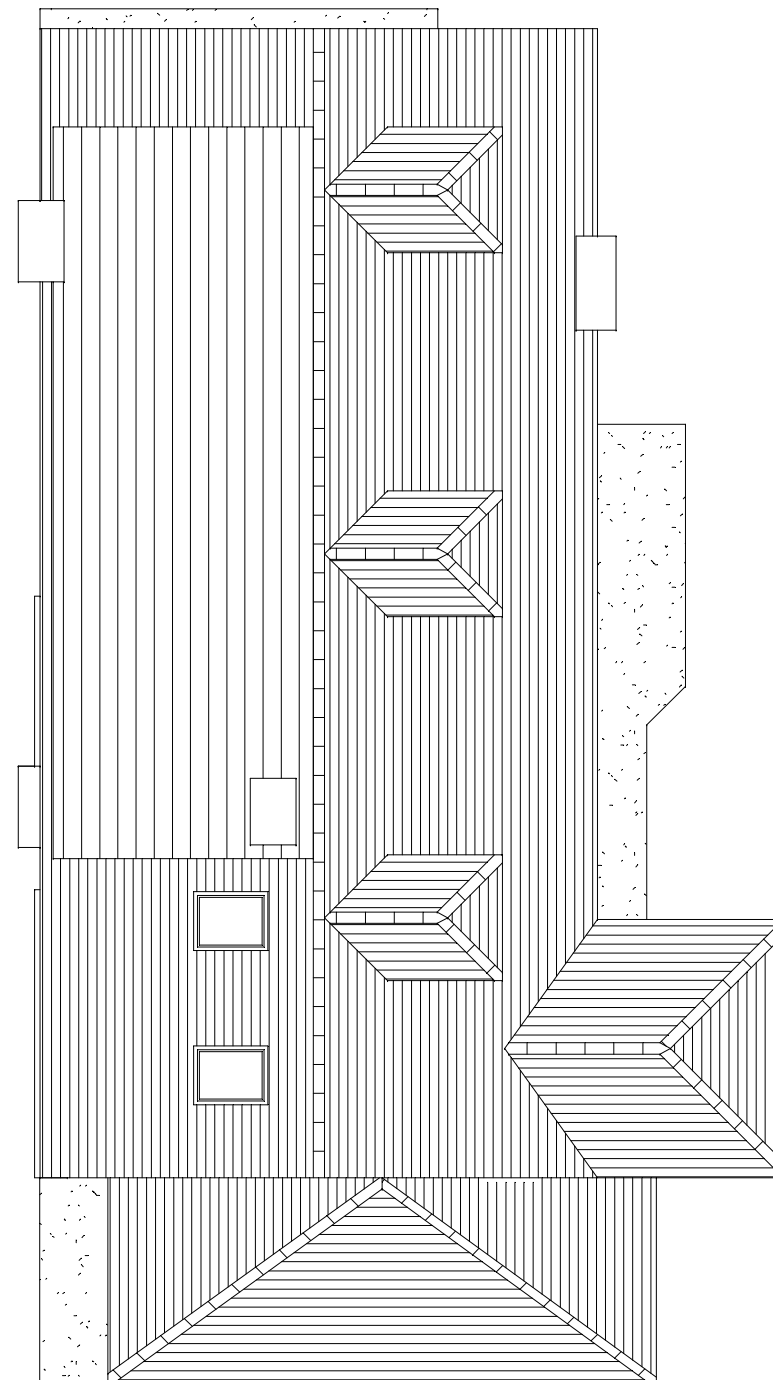

SECOND FLOOR PLAN

ROOF PLAN

ARCHITECTURE

325 London Road, Benfleet, Essex, SS7 1BL
 Info@A9Architecture.co.uk
 Tel: 01268 566100

Project: 71 Marine Parade
 Leigh On Sea
 Essex
 SS92NQ

Drawing Title: Proposed Plans

Client: Martin Gibbons

SCALE IN METRES

Drawn:	Checked:	Date:	Scale:	Paper Size
GL	AG	25/07/2016	1:100	A3
Job no.	Dwg. no.	Revised:	<input checked="" type="checkbox"/> Preliminary <input type="checkbox"/> Design <input type="checkbox"/> Tender <input type="checkbox"/> Contract <input type="checkbox"/> Working	
761	06	G		