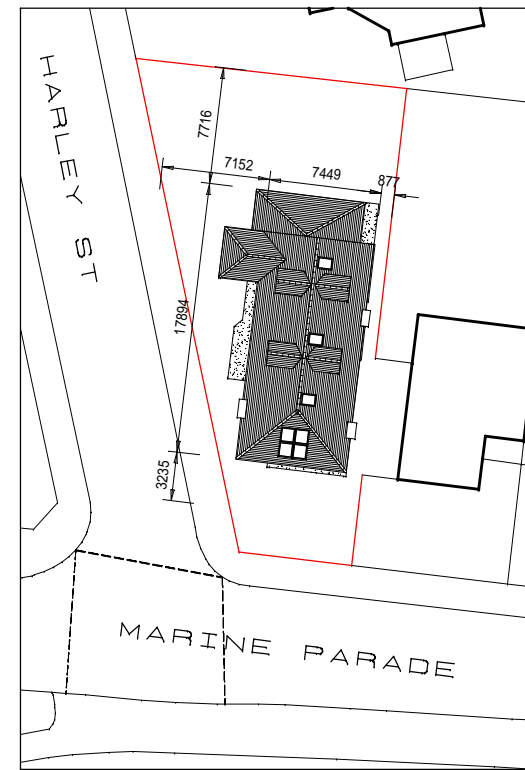

EXISTING SITE PLAN

PROPOSED SITE PLAN

Metres

ARCHITECTURE

255 London Road, Hadleigh, Essex, SS7 2BN
 Info@A9Architecture.co.uk

Tel: 01702558888 www.A9architecture.co.uk

Project:

71 Marine Parade
 Leigh On Sea
 Essex
 SS92NQ

Drawing Title:

The Location Plan

Client:

Martin Gibbons

Drawn: GL	Checked: AG	Date: 27/09/2017	Scale: 1:500	Paper Size A3
--------------	----------------	---------------------	-----------------	------------------