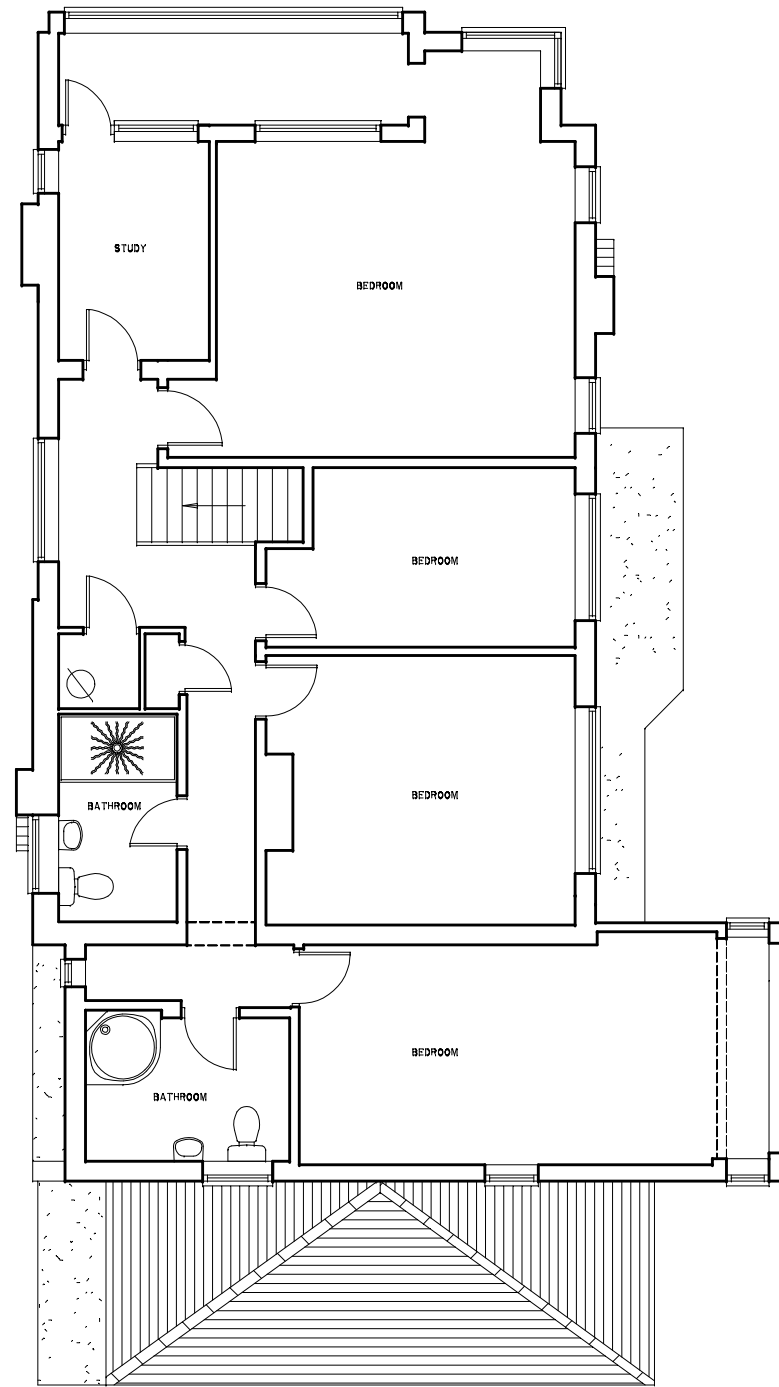

GROUND FLOOR PLAN

FIRST FLOOR PLAN

325 London Road, Benfleet, Essex, SS7 1BL  
 Info@A9Architecture.co.uk  
 Tel: 01268 566100

Project:  
 71 Marine Parade  
 Leigh On Sea  
 Essex  
 SS92NQ

Drawing Title:  
 Existing Plans