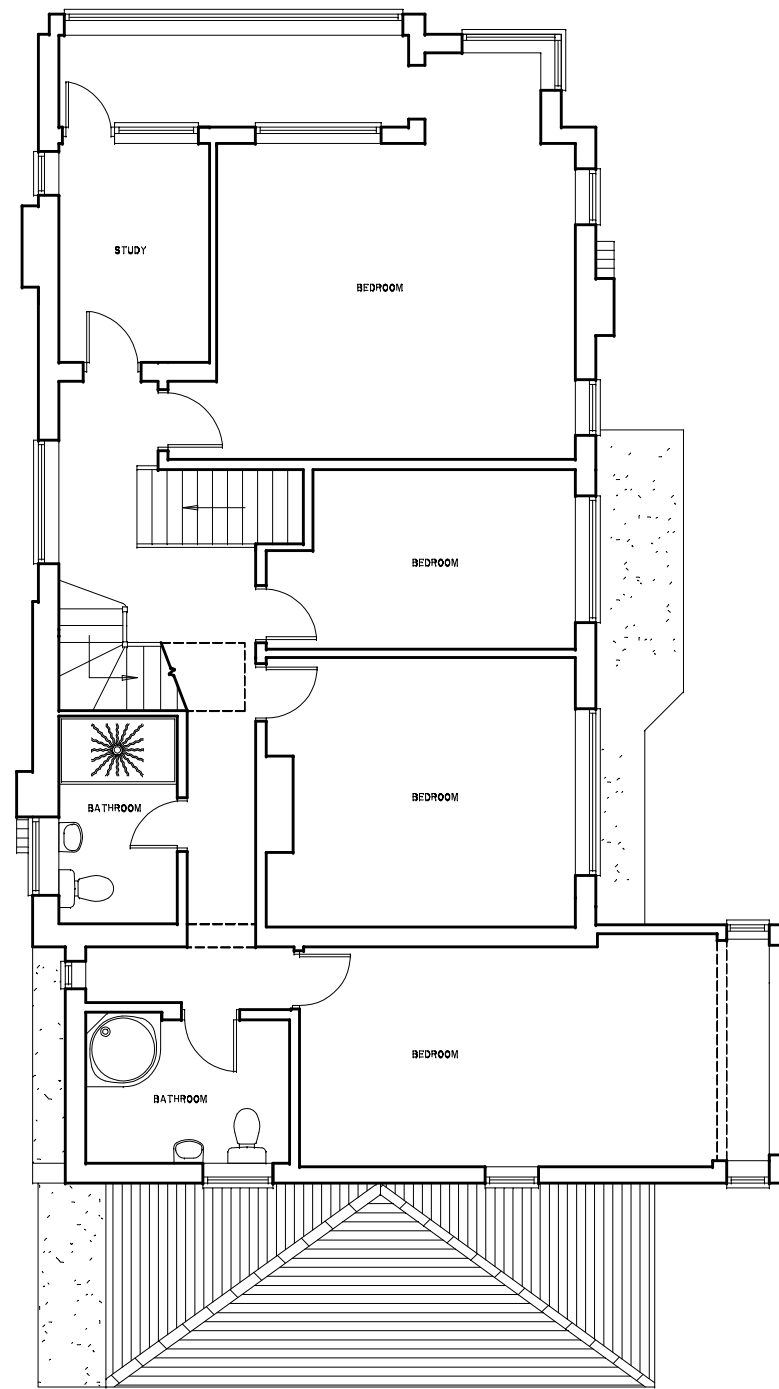

GROUND FLOOR PLAN

FIRST FLOOR PLAN

ARCHITECTURE

325 London Road, Benfleet, Essex, SS7 1BL
 Info@A9Architecture.co.uk
 Tel: 01268 566100

Project:
 71 Marine Parade
 Leigh On Sea
 Essex
 SS92NQ

Drawing Title:
 Proposed Plans