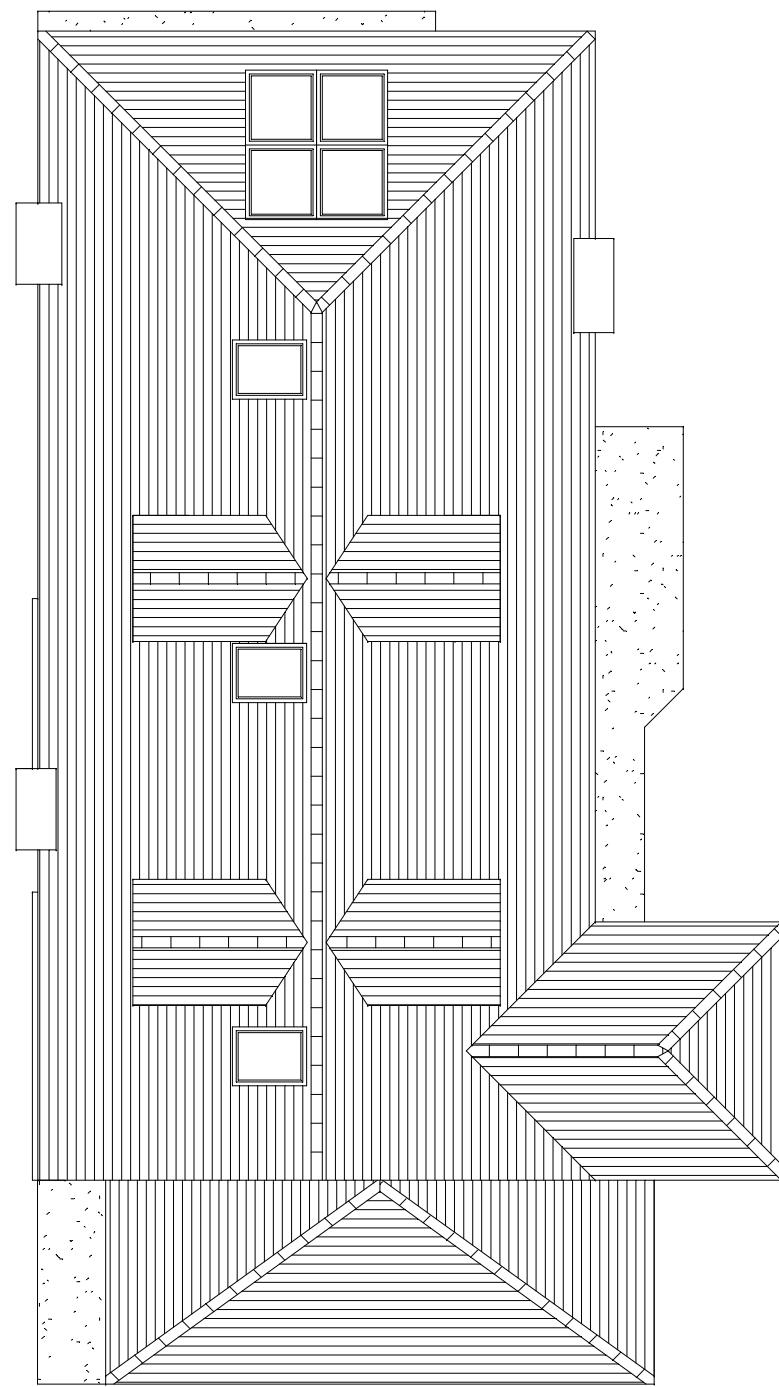

SECOND FLOOR PLAN

ROOF PLAN

SECTION A:A

ARCHITECTURE

255 London Road, Hadleigh, Essex, SS7 2BN

Info@A9Architecture.co.uk

Tel: 01702558888 www.A9architecture.co.uk

Project:
71 Marine Parade
Leigh on Sea
Essex
SS92NQ

Drawing Title:

Proposed Plans- OPTION 1

Client:

Martin Gibbons

Drawn:	Checked:	Date:	Scale:	Paper Size:
GL	AG	25/07/2017	1:100	A3

Job no.	Dwg. no.	Revision:	Legend
761	06	1	<input type="checkbox"/> Preliminary <input type="checkbox"/> Design <input type="checkbox"/> Tender <input type="checkbox"/> Contract <input type="checkbox"/> Working

SCALE IN METRES