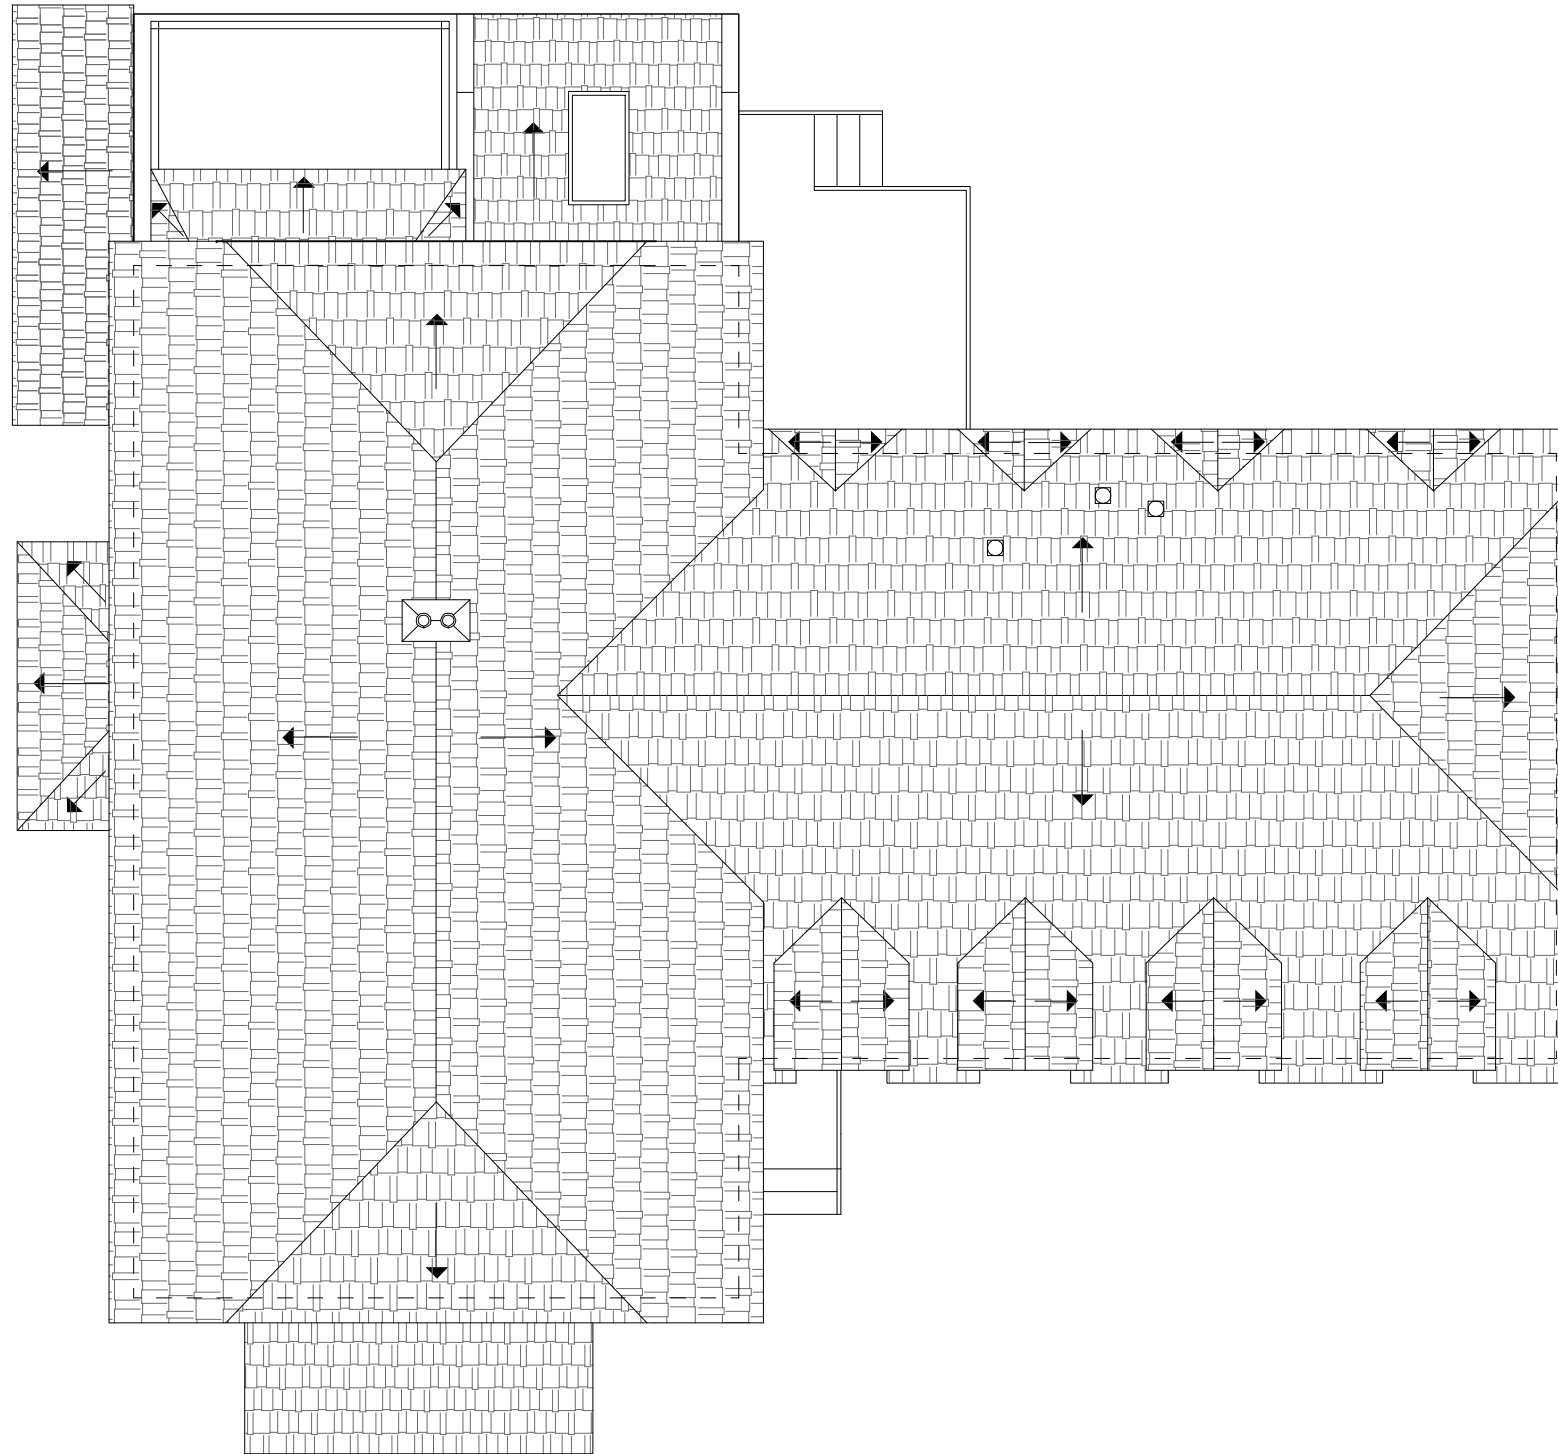

Ground Floor  
Plan Existing

Sheet Number

E.GA100

Date

06/05/2020

Floor Area

216.81 sqm.

Scale: 1:100 @A3

Sheet Number

E.GA101

Date

06/05/2020

Floor Area

174.01 sqm.

Scale: 1:100 @A3

Designed by