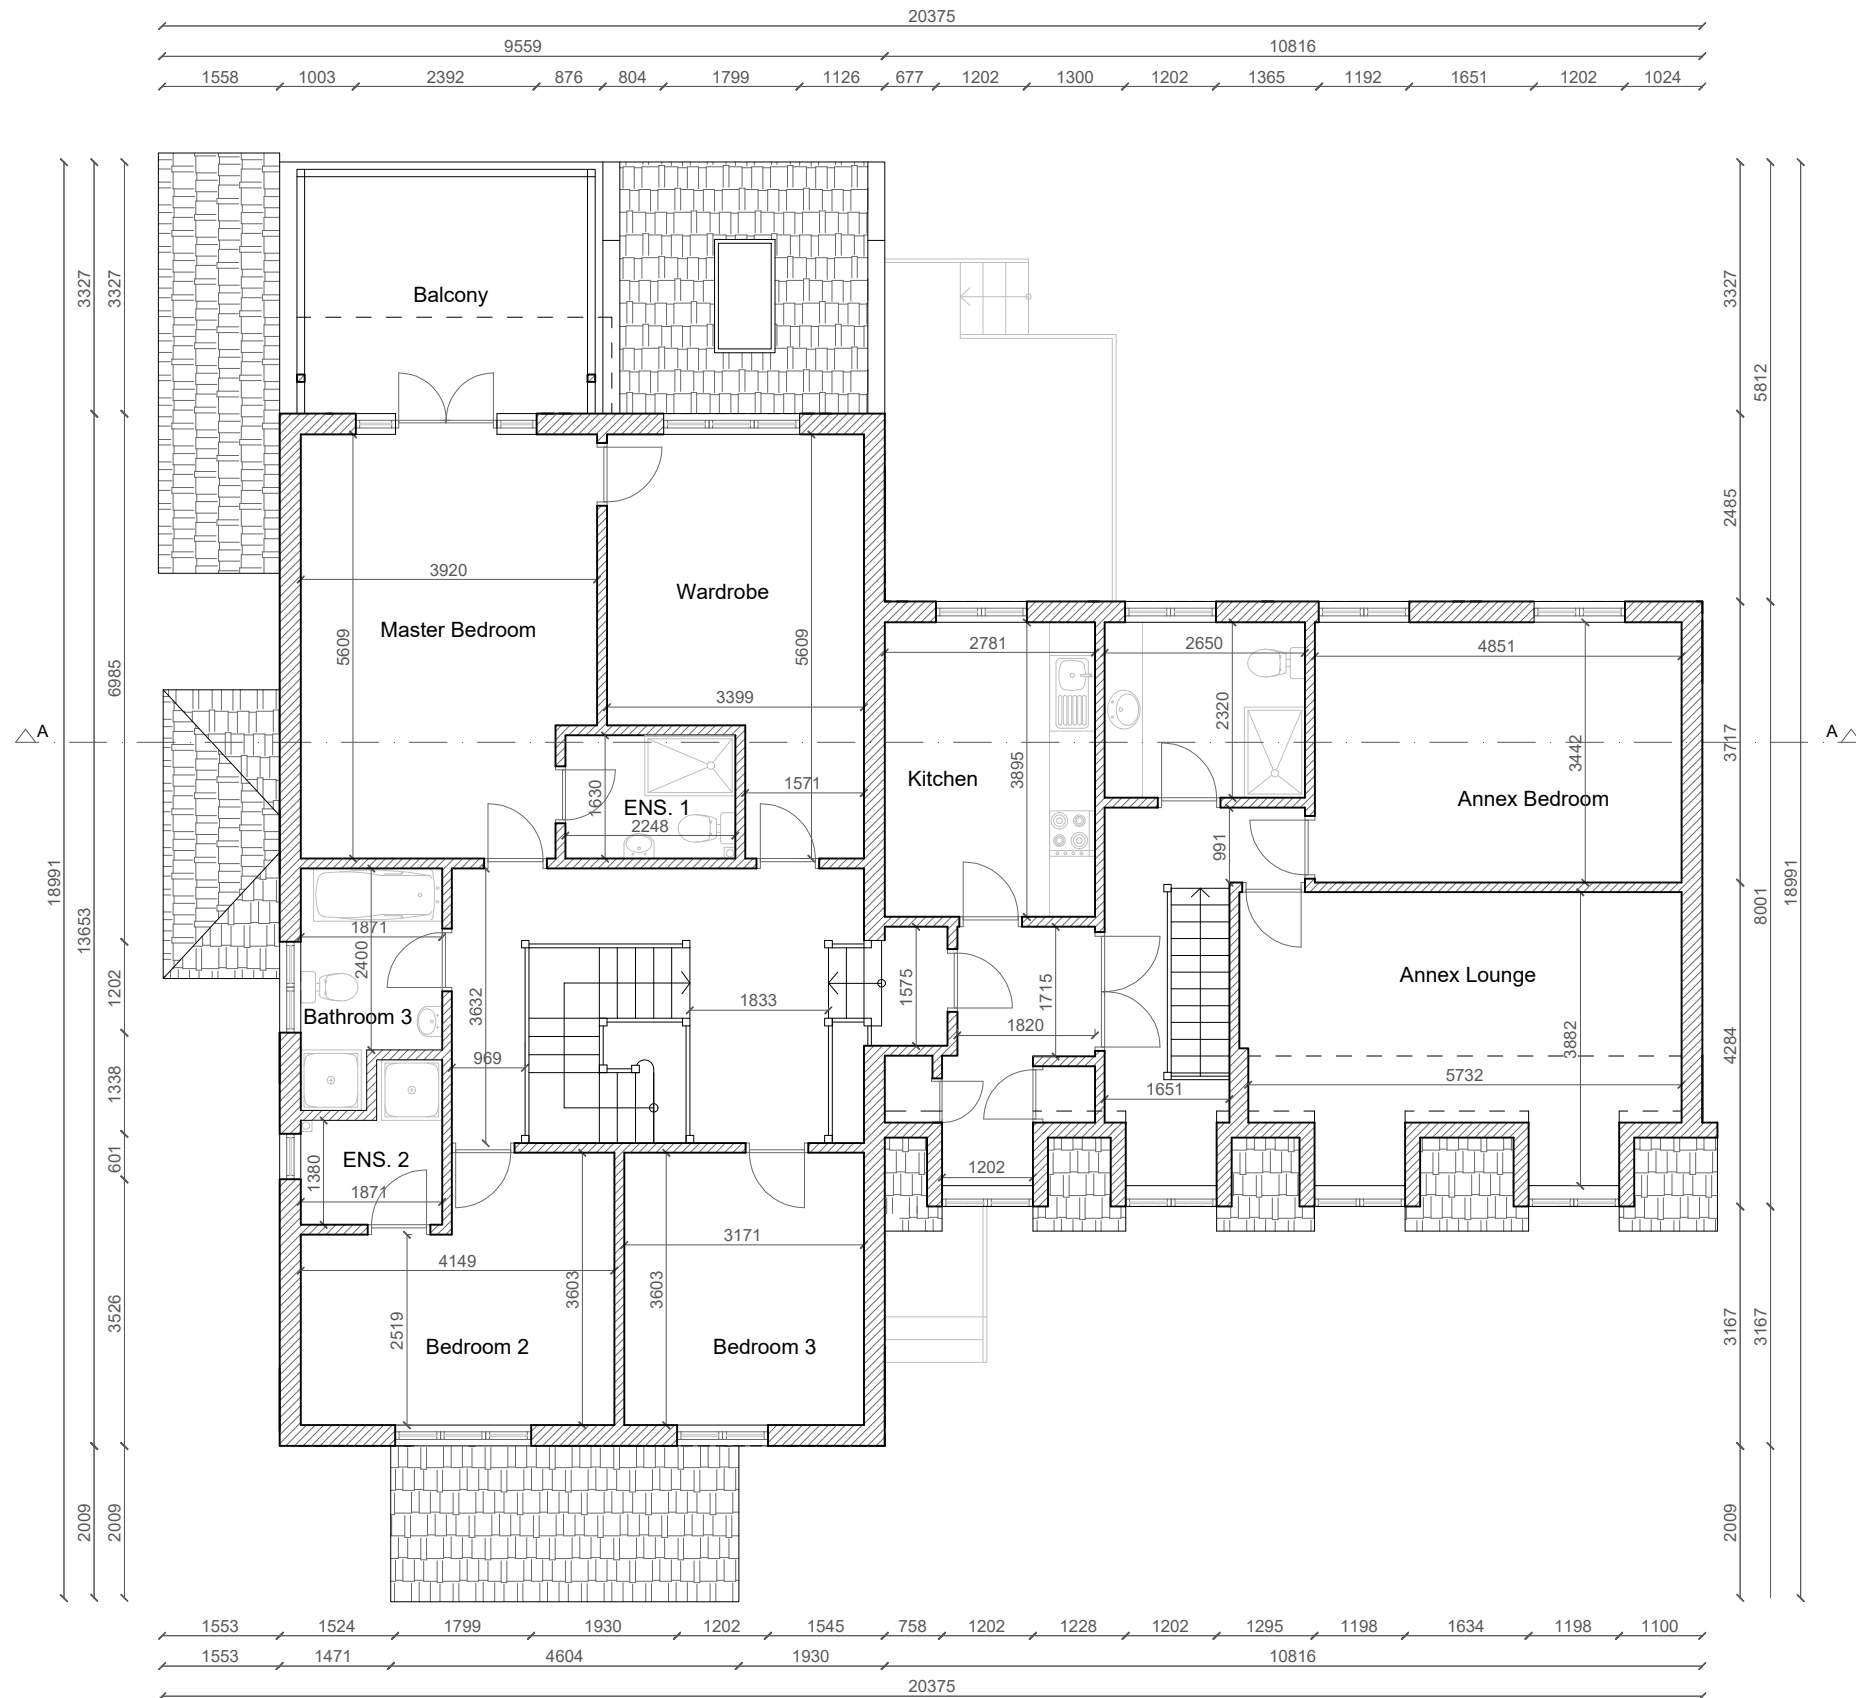

Ground Floor  
Plan Existing

Sheet Number

E.GA100

Date

06/05/2020

Floor Area

216.81 sqm.

Scale: 1:100 @A3

Designed by

studio  
INTEGRATE

Clients

Mr. Mush Ali

Location

Leigh On Sea

Sheet Name

First Floor  
Plan Existing

Sheet Number

E.GA101

Date

06/05/2020

Floor Area

174.01 sqm.

Scale: 1:100 @A3

Designed by