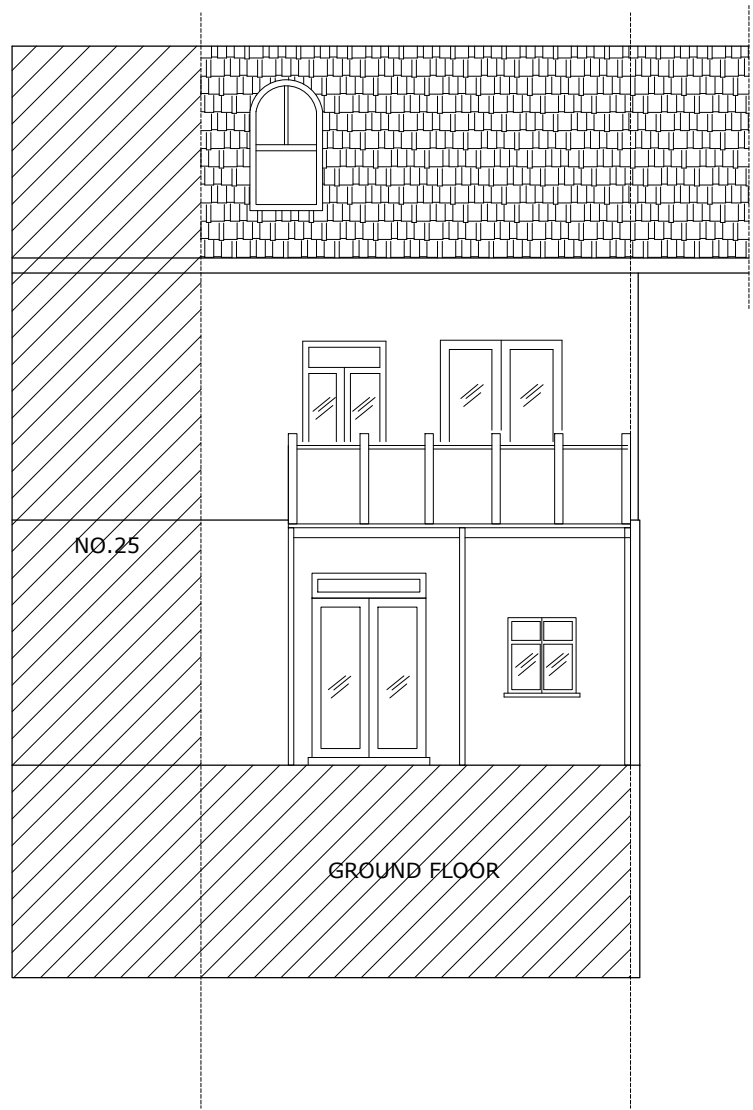

EXISTING SECOND FLOOR PLAN
SCALE 1:100

EXISTING REAR ELEVATION
SCALE 1:100

Delta Tech Ltd
Architecture & Construction

86-90 PAUL STREET, LONDON EC2A 4NE

www.deltatechltd.com

ADDRESS: 23b High St Southend-on-Sea SS1 1JD	PROJECT: PLANNING REF: 23b/P/01 SCALE: 1:100 @A3
DATE: AUG. 2020	