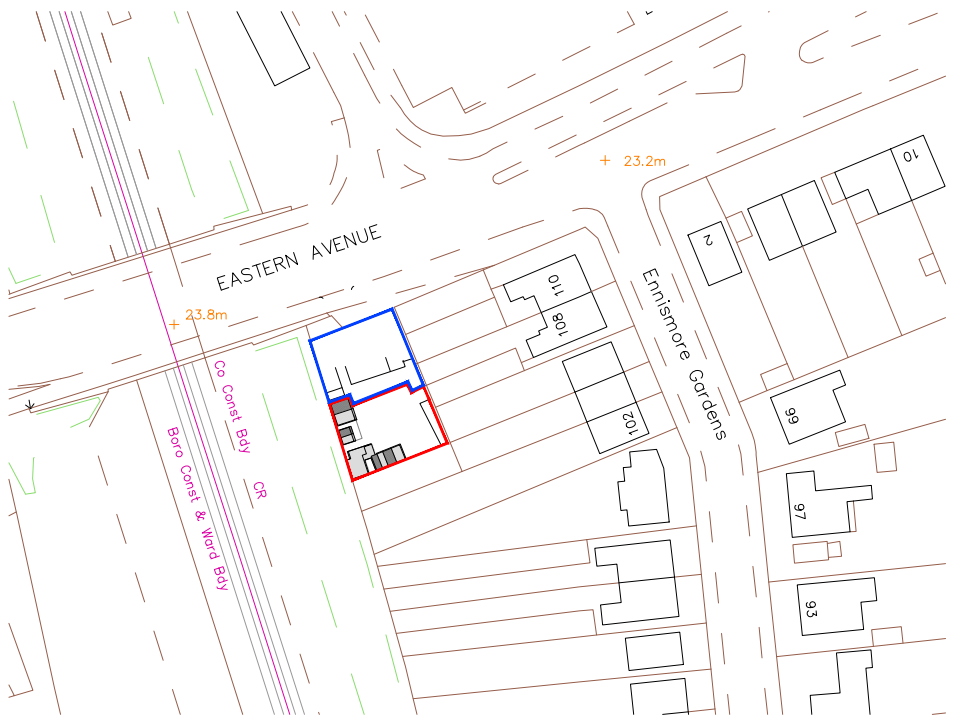

Existing Location Plan 1:1250

North ↑

Proposed Location Plan 1:1250

North ↑

The Lodge  
 Eastern Avenue  
 Southend  
 Essex  
 ss2 5GL

Scale @ A4  
 Project No. BA01  
 Drawing No. BA01-P102