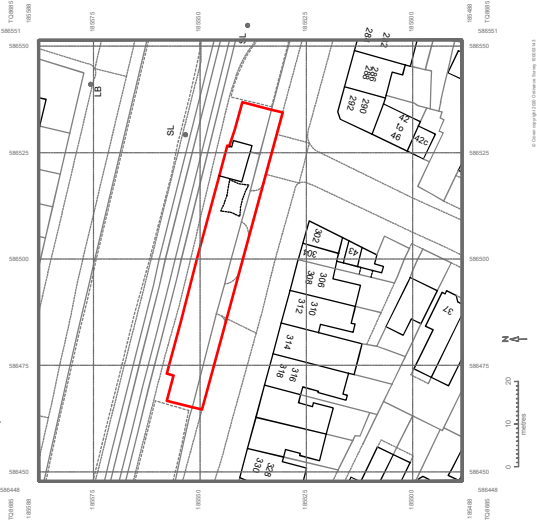

MapServe

LOCATION PLAN
1:1250 @ A3

address: 4 Grosvenor Way - E5 9ND - London
tel. 020 3781 8008
mail office@redwoodsprojects.co.uk
web www.redwoodsprojects.co.uk

REFERENCE:

315 STATION ROAD
WESTCLIFF ON SEA - SS0 8SP

TITLE:

LOCATION & BLOCK
PLANS

PROJECT No:

340 | DATE: 23-07-2020

NAME:

E 00