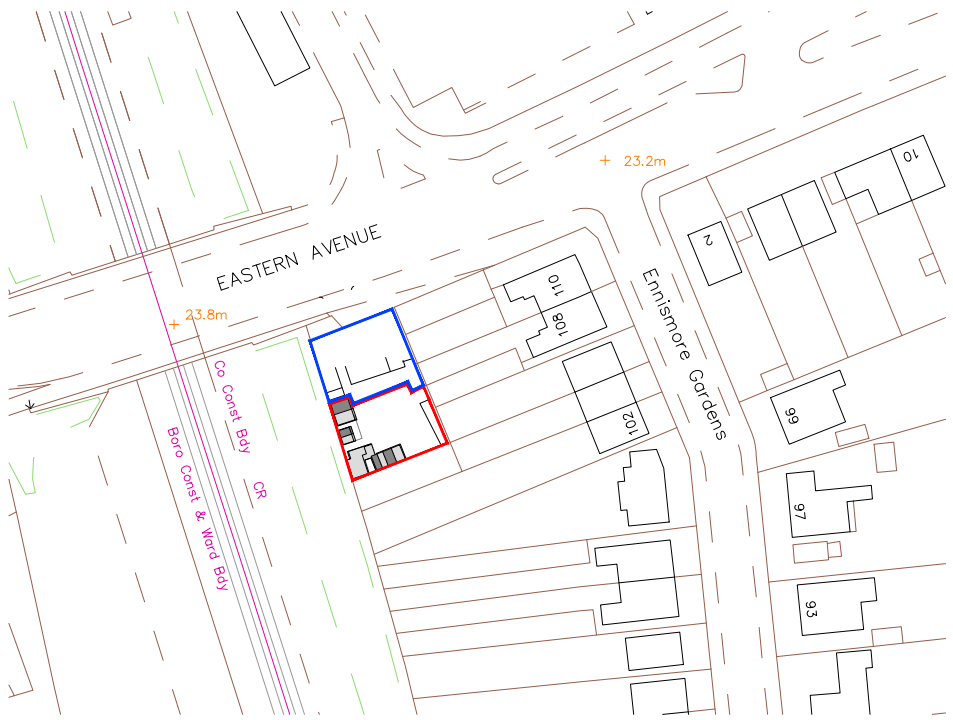

Existing Location Plan 1:1250

North ↑

Proposed Location Plan 1:1250

North ↑

The Lodge
 Eastern Avenue
 Southend
 Essex
 ss2 5GL

Scale @ A4
 Project No. BA01
 Drawing No. BA01-P102