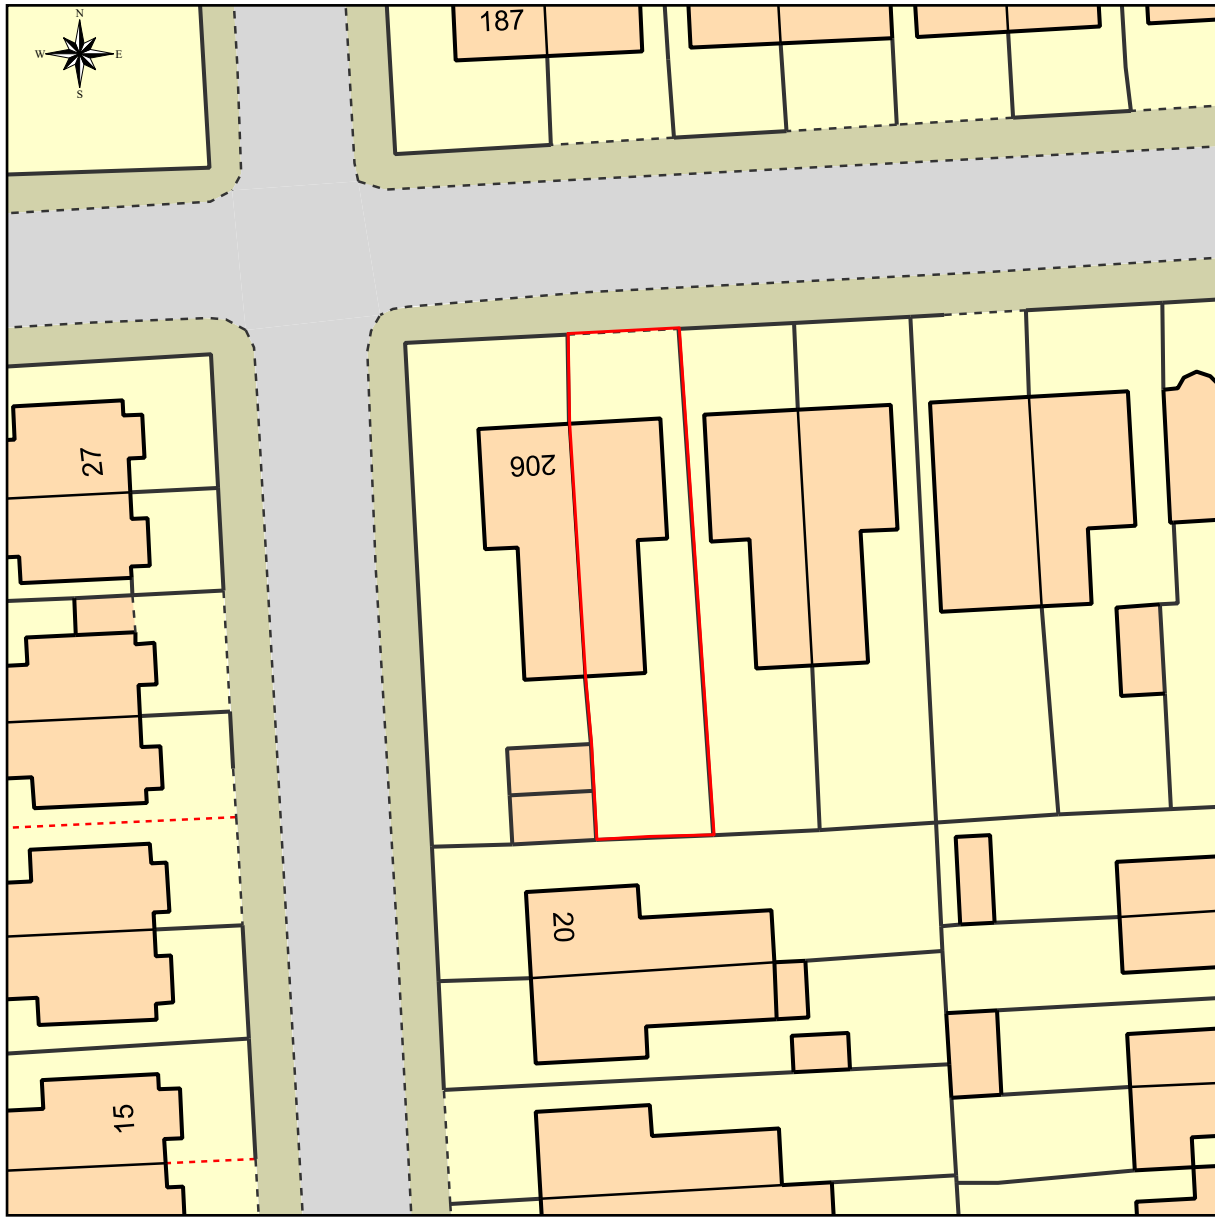

# 208 York Road - Block Plan

This Plan includes the following Licensed Data: OS MasterMap Colour PDF Location Plan by the Ordnance Survey National Geographic Database and incorporating surveyed revision available at the date of production. Reproduction in whole or in part is prohibited without the prior permission of Ordnance Survey. The representation of a road, track or path is no evidence of a right of way. The representation of features, as lines is no evidence of a property boundary. © Crown copyright and database rights, 2021. Ordnance Survey 0100031673

0m 5m 10m 15m 20m 25m 30m 35m 40m

Scale: 1:500, paper size: A4

**emapsite**<sup>™</sup>  
plans