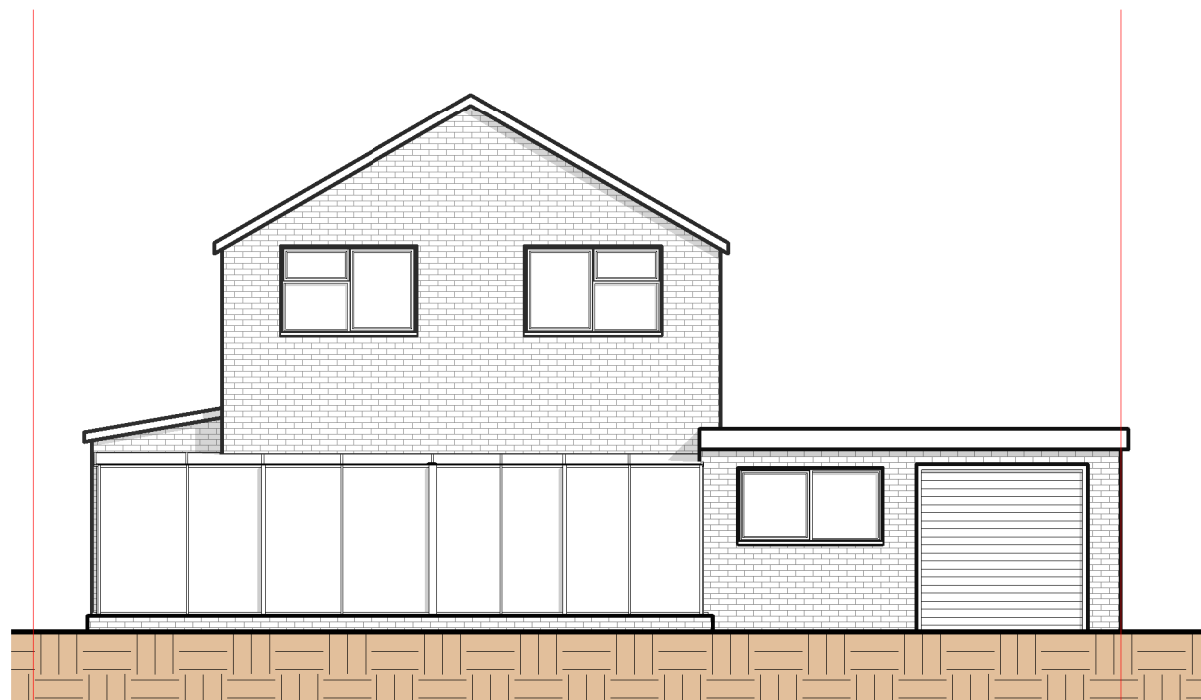

West
1 : 100

East
1 : 100

North
1 : 100

South
1 : 100

No.	Description	Date

EDITHGARLAND
ARCHITECTURE

PROJECT 7 Navestock Gardens, Southend-On-Sea, SS1 3SR		CLIENT J Holli	
Date 09/09/2021	Project number 275	Scale (@ A3) 1 : 100	
Drawn by JC	DRAWING NUMBER R03		REV
Checked by LM			
SHEET Existing Elevations <i>Proposed Single Storey Rear Extension</i>			