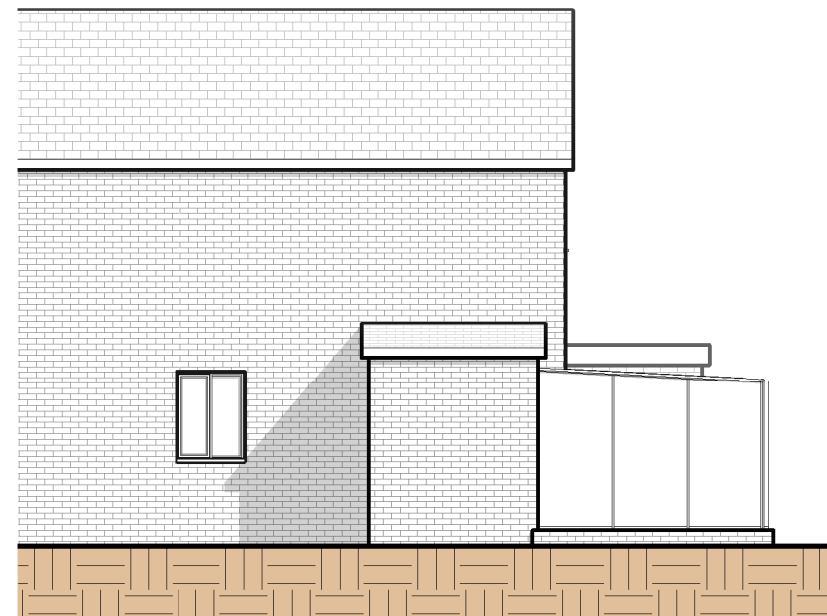

West
1 : 100

East
1 : 100

North
1 : 100

South
1 : 100

No.	Description	Date

EDITHGARLAND
ARCHITECTURE

PROJECT 7 Navestock Gardens, Southend-On-Sea, SS1 3SR		CLIENT J Holli	
Date 09/09/2021	Project number 275	Scale (@ A3) 1 : 100	
Drawn by JC	DRAWING NUMBER R03		REV
Checked by LM			
SHEET Existing Elevations <i>Proposed Single Storey Rear Extension</i>			