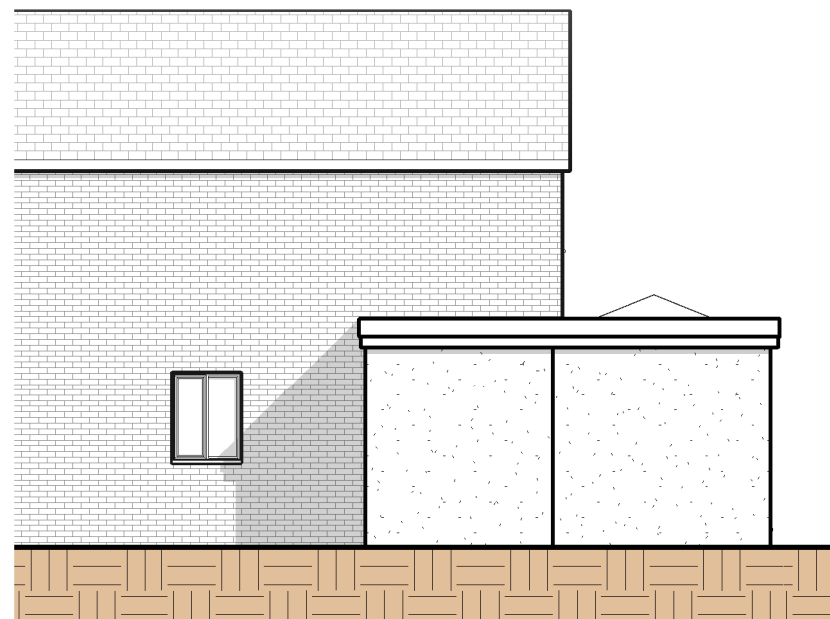

West
1 : 100

East
1 : 100

Section 1
1 : 100

North
1 : 100

South
1 : 100

No.	Description	Date
A	Client Ammendments	04/10/2021

PROJECT 7 Navestock Gardens, Southend-On-Sea, SS1 3SR		CLIENT J Holli	
Date 13/10/2021	Project number 275	Scale (@ A3) 1 : 100	
Drawn by JC	DRAWING NUMBER R05		REV A
Checked by LM			