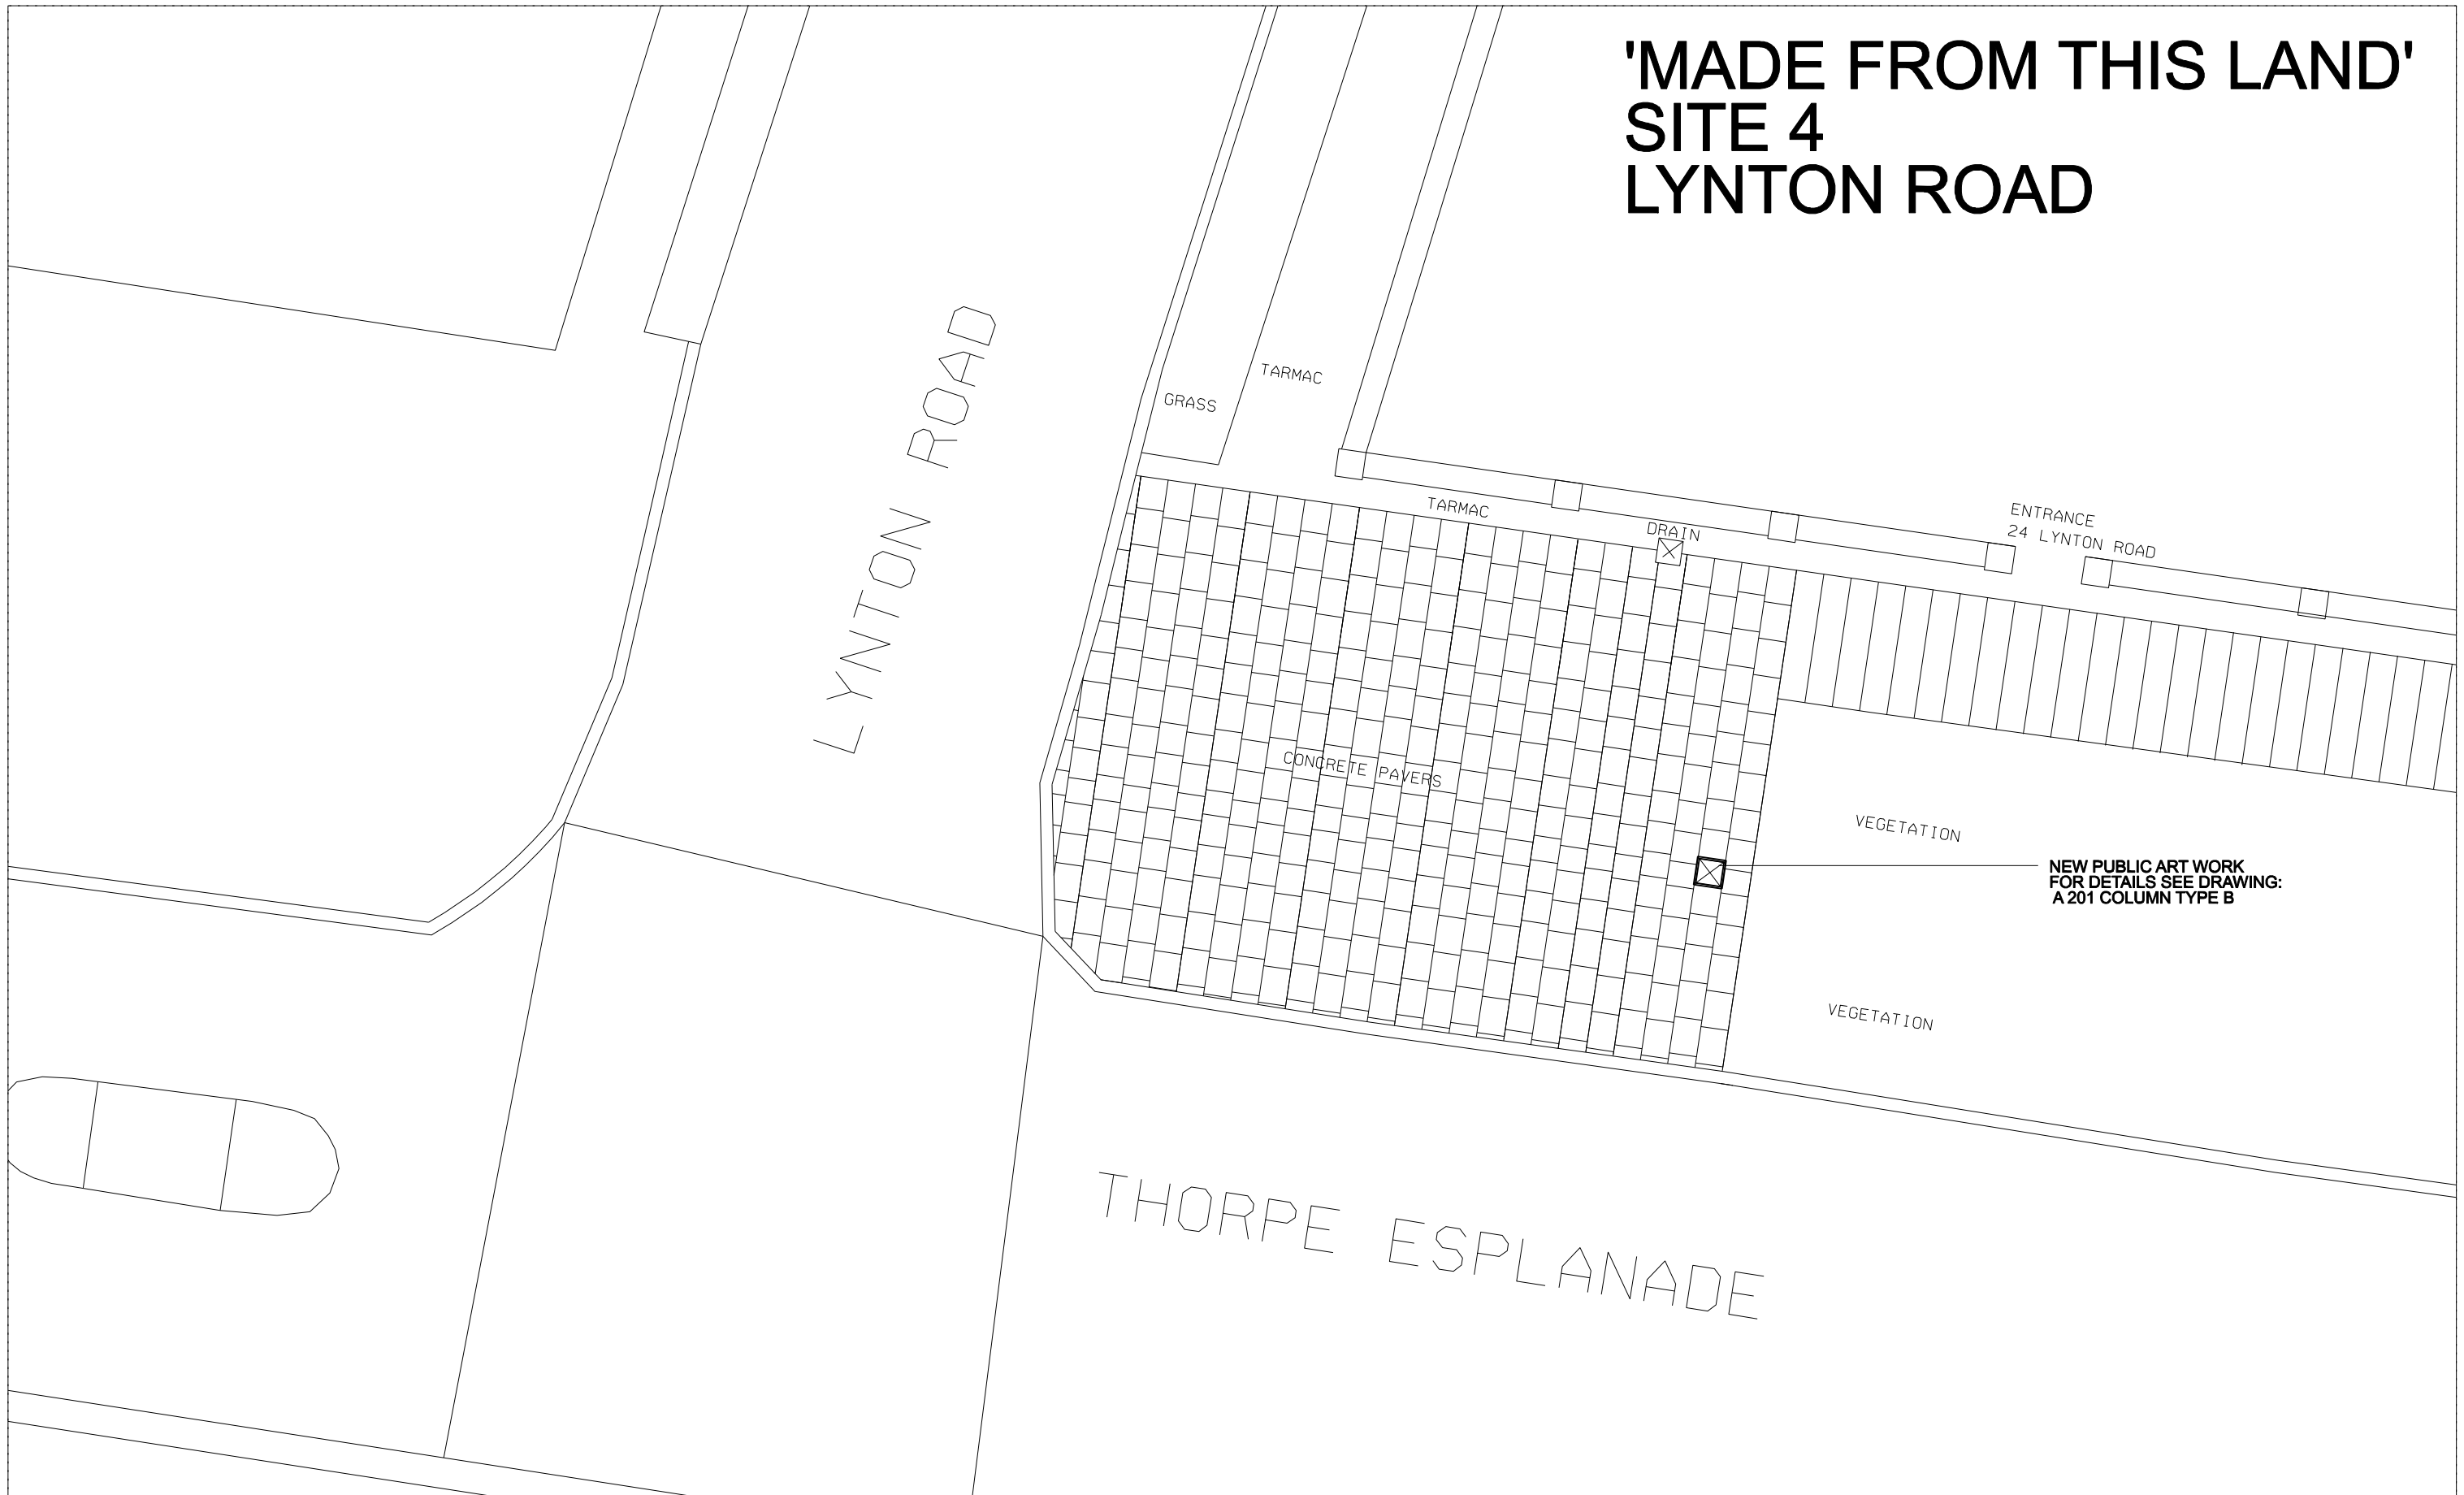

'MADE FROM THIS LAND' SITE 4 LYNNTON ROAD

NOTES:
DO NOT SCALE FROM THIS DRAWING.
CHECK ALL DIMENSIONS ON SITE &
REPORT ANY DISCREPANCIES

ALL RIGHTS RESERVED
LAURA WHITING 2023

**Laura
Whiting**

Studio 5
Hadleigh Old Fire Station
Benfleet SS7 2PB
07466 29 29 38
studio@laurawhiting.co.uk

Architectural design and interiors projects
www.laurawhiting.co.uk

NOTES:

PROJECT:
MADE FROM THIS LAND
CLIENT:
EMMA EDMONDSON /
FOCAL POINT GALLERY

Rev.	Date	Description
A	OCT 22	PLANNING

Sheet contents	
LOC. PLAN SITE 4	
Drawing No. A 010	Rev. A
Scale 1.100	Paper A3