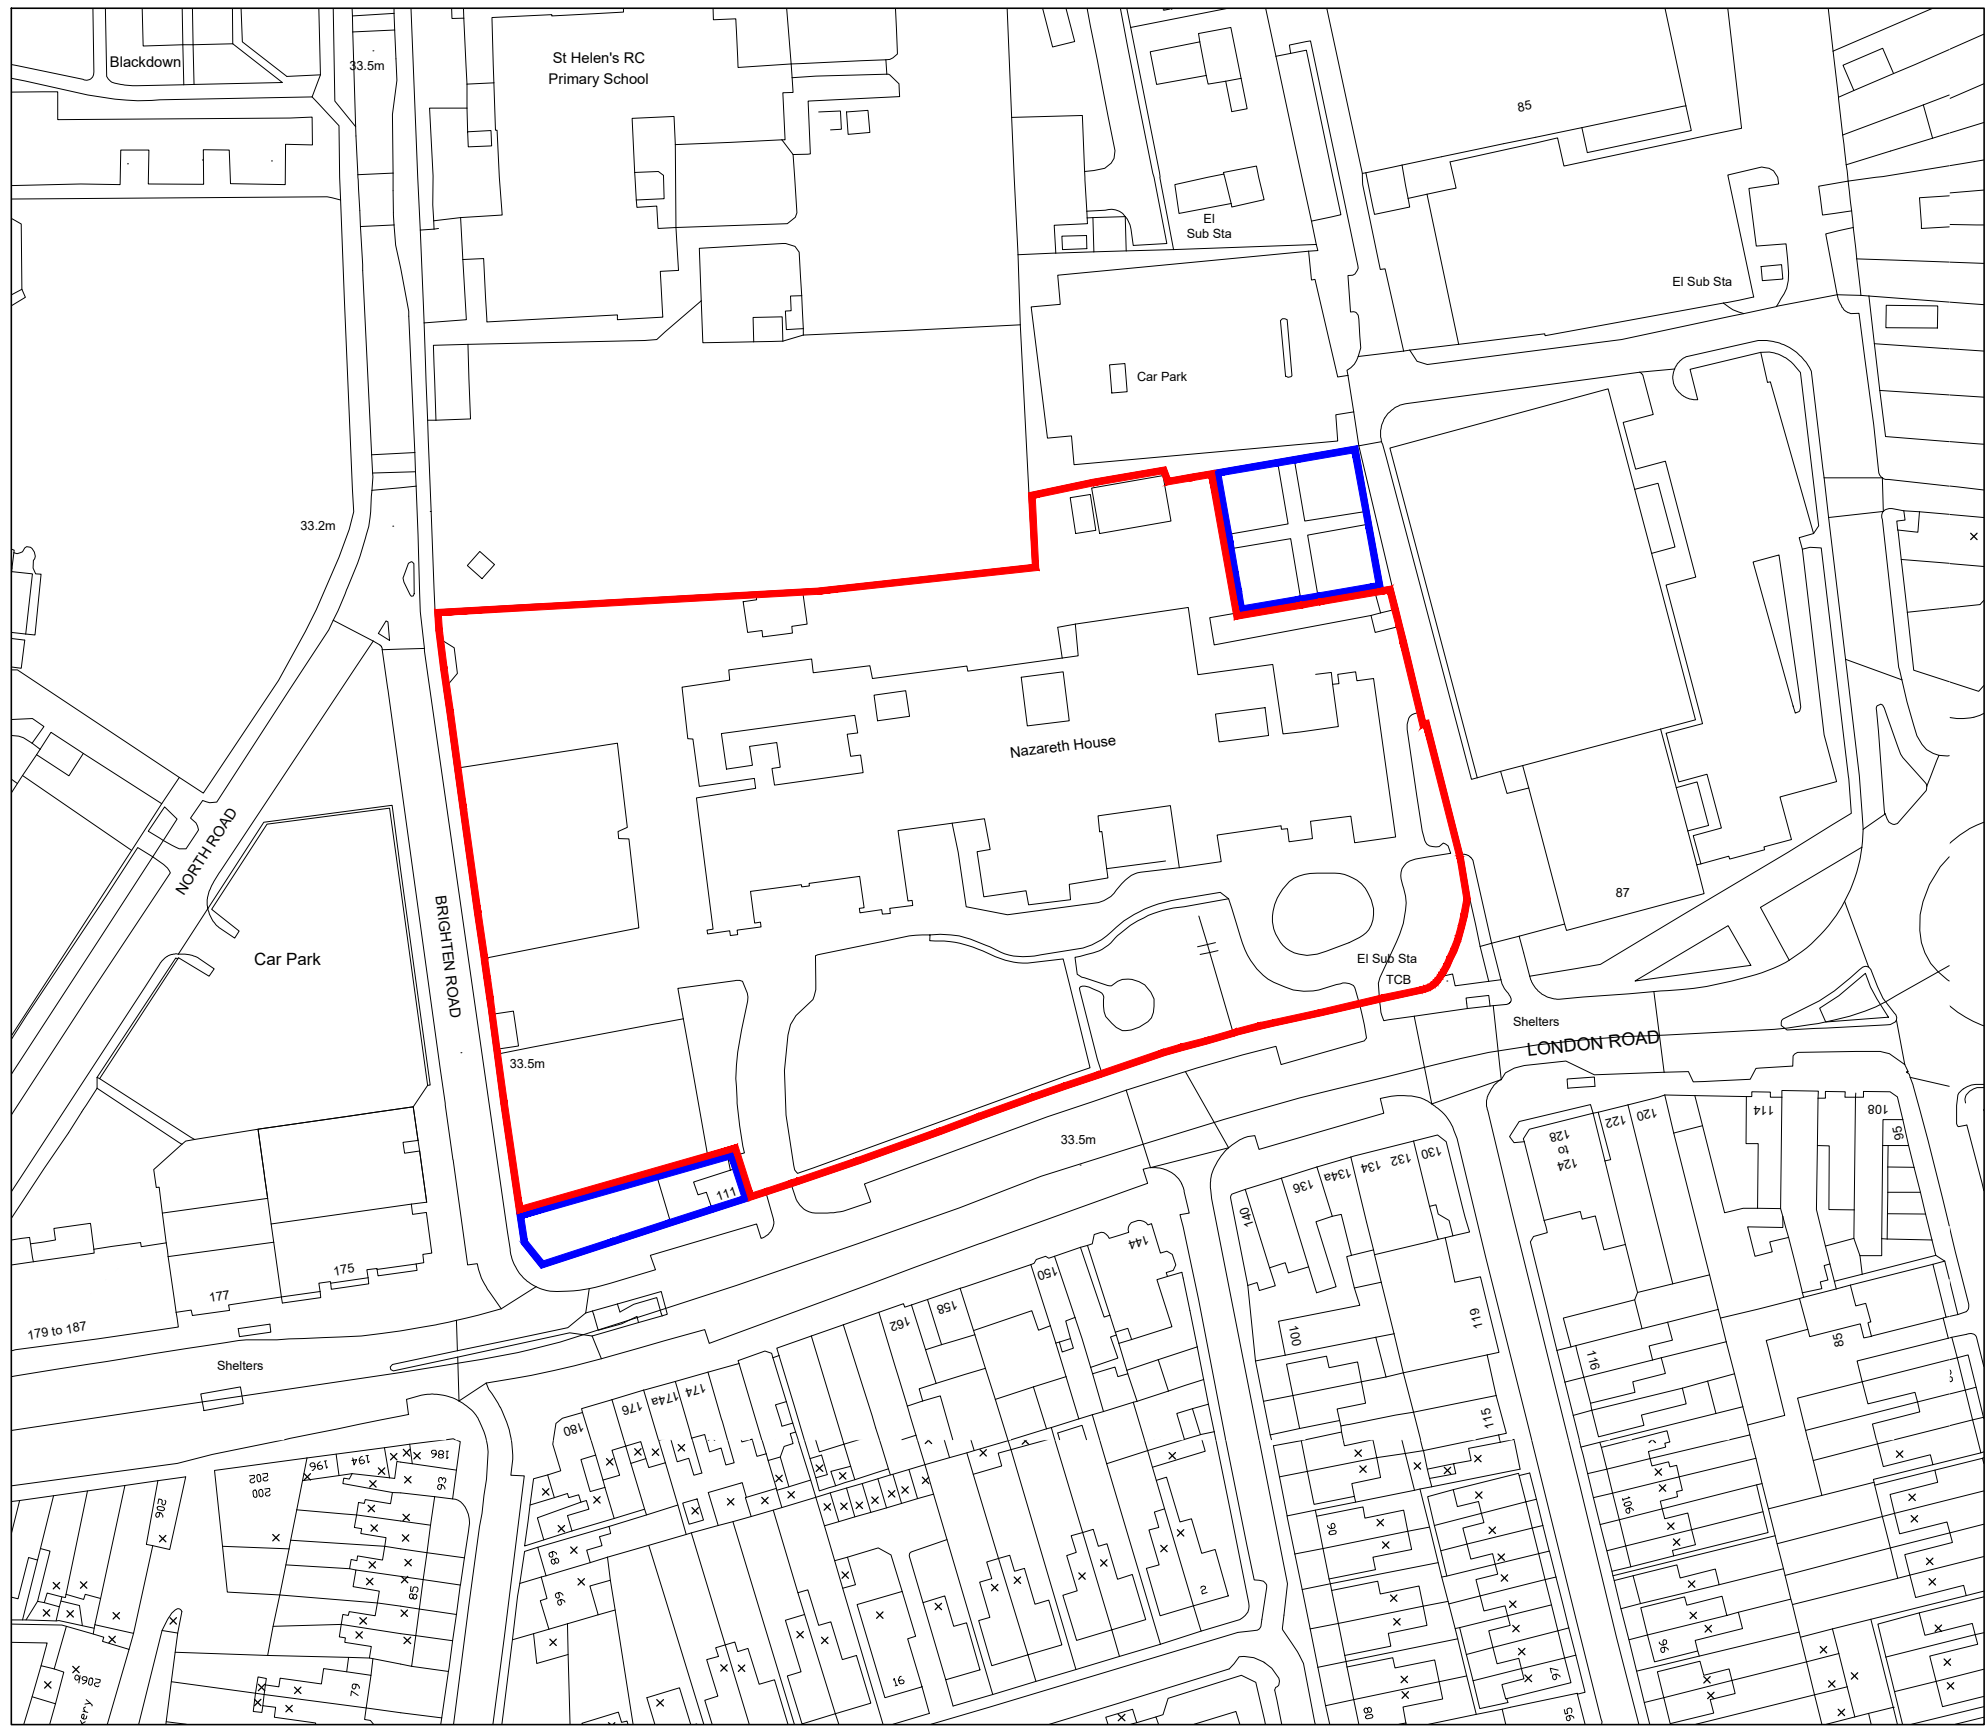

**McCARTHY STONE**  
*Life, well lived*

Project Title  
Retirement Living & Anchor  
Nazareth House, London Road  
Southend-on-Sea

Drawing Title  
Site Location Plan

Scale 1:1250@A3 Date 20.10.2021  
Drawn SGN Checked NT  
Drawing No.  
**LSE-2794-3-AC-0002 A**

ALL DIMENSIONS TO BE CHECKED ON SITE, WORK TO FIGURED DIMENSIONS ONLY. REPORT DISCREPANCIES TO THE ARCHITECT AT ONCE BEFORE PROCEEDING

SITE LOCATION PLAN