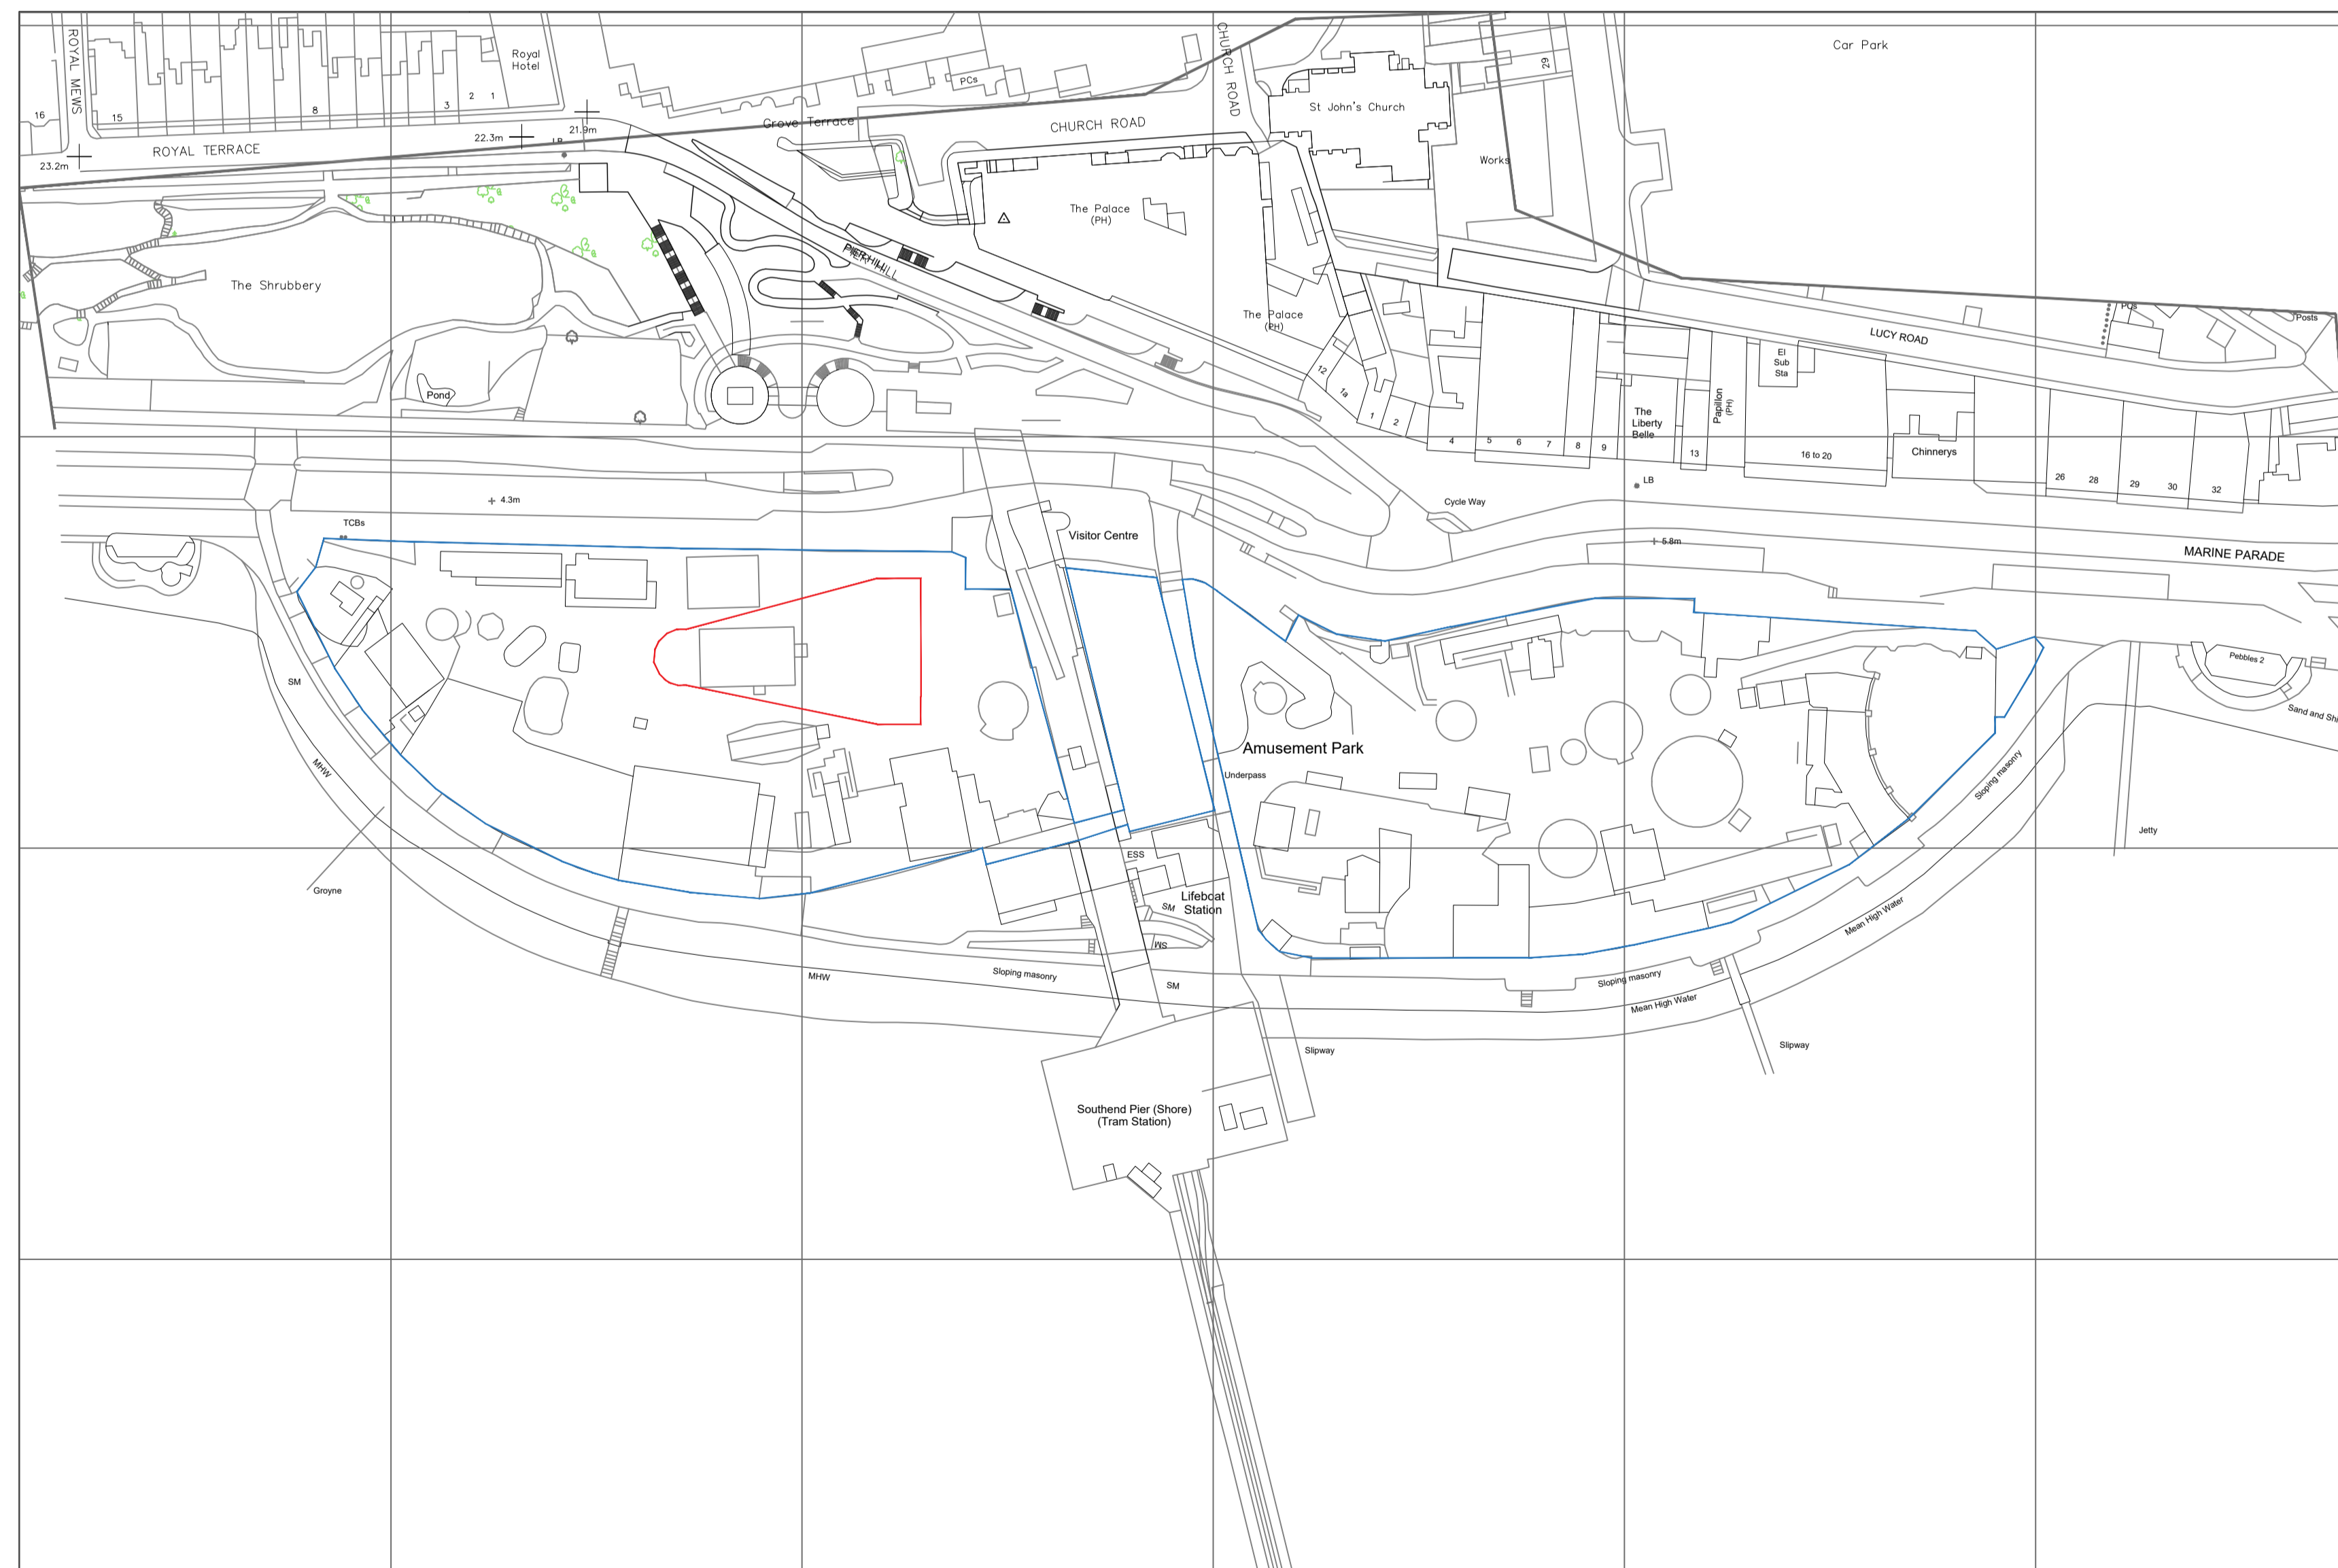

Notes:

Rev	Comment	By	Date
A	Outline blue added Production of drawings	DS	-

Stage:
Planning

Client:
Blockvale

Project:
New Rides
Adventure Island
Western Esplanade
Southend on Sea
SS1 1EE

Drawing Title:
Existing

Drawing no:
P101

Revision: **A** Drawn by: RS

Project no: - Check by: SK

Scale: 1:1250 & 1:500 @ A1

SKARCHITECTS
853-855 London Road
Westcliff-on-Sea
SS0 9SZ
Tel: 01702 509250
Email: info@skarchitects.co.uk