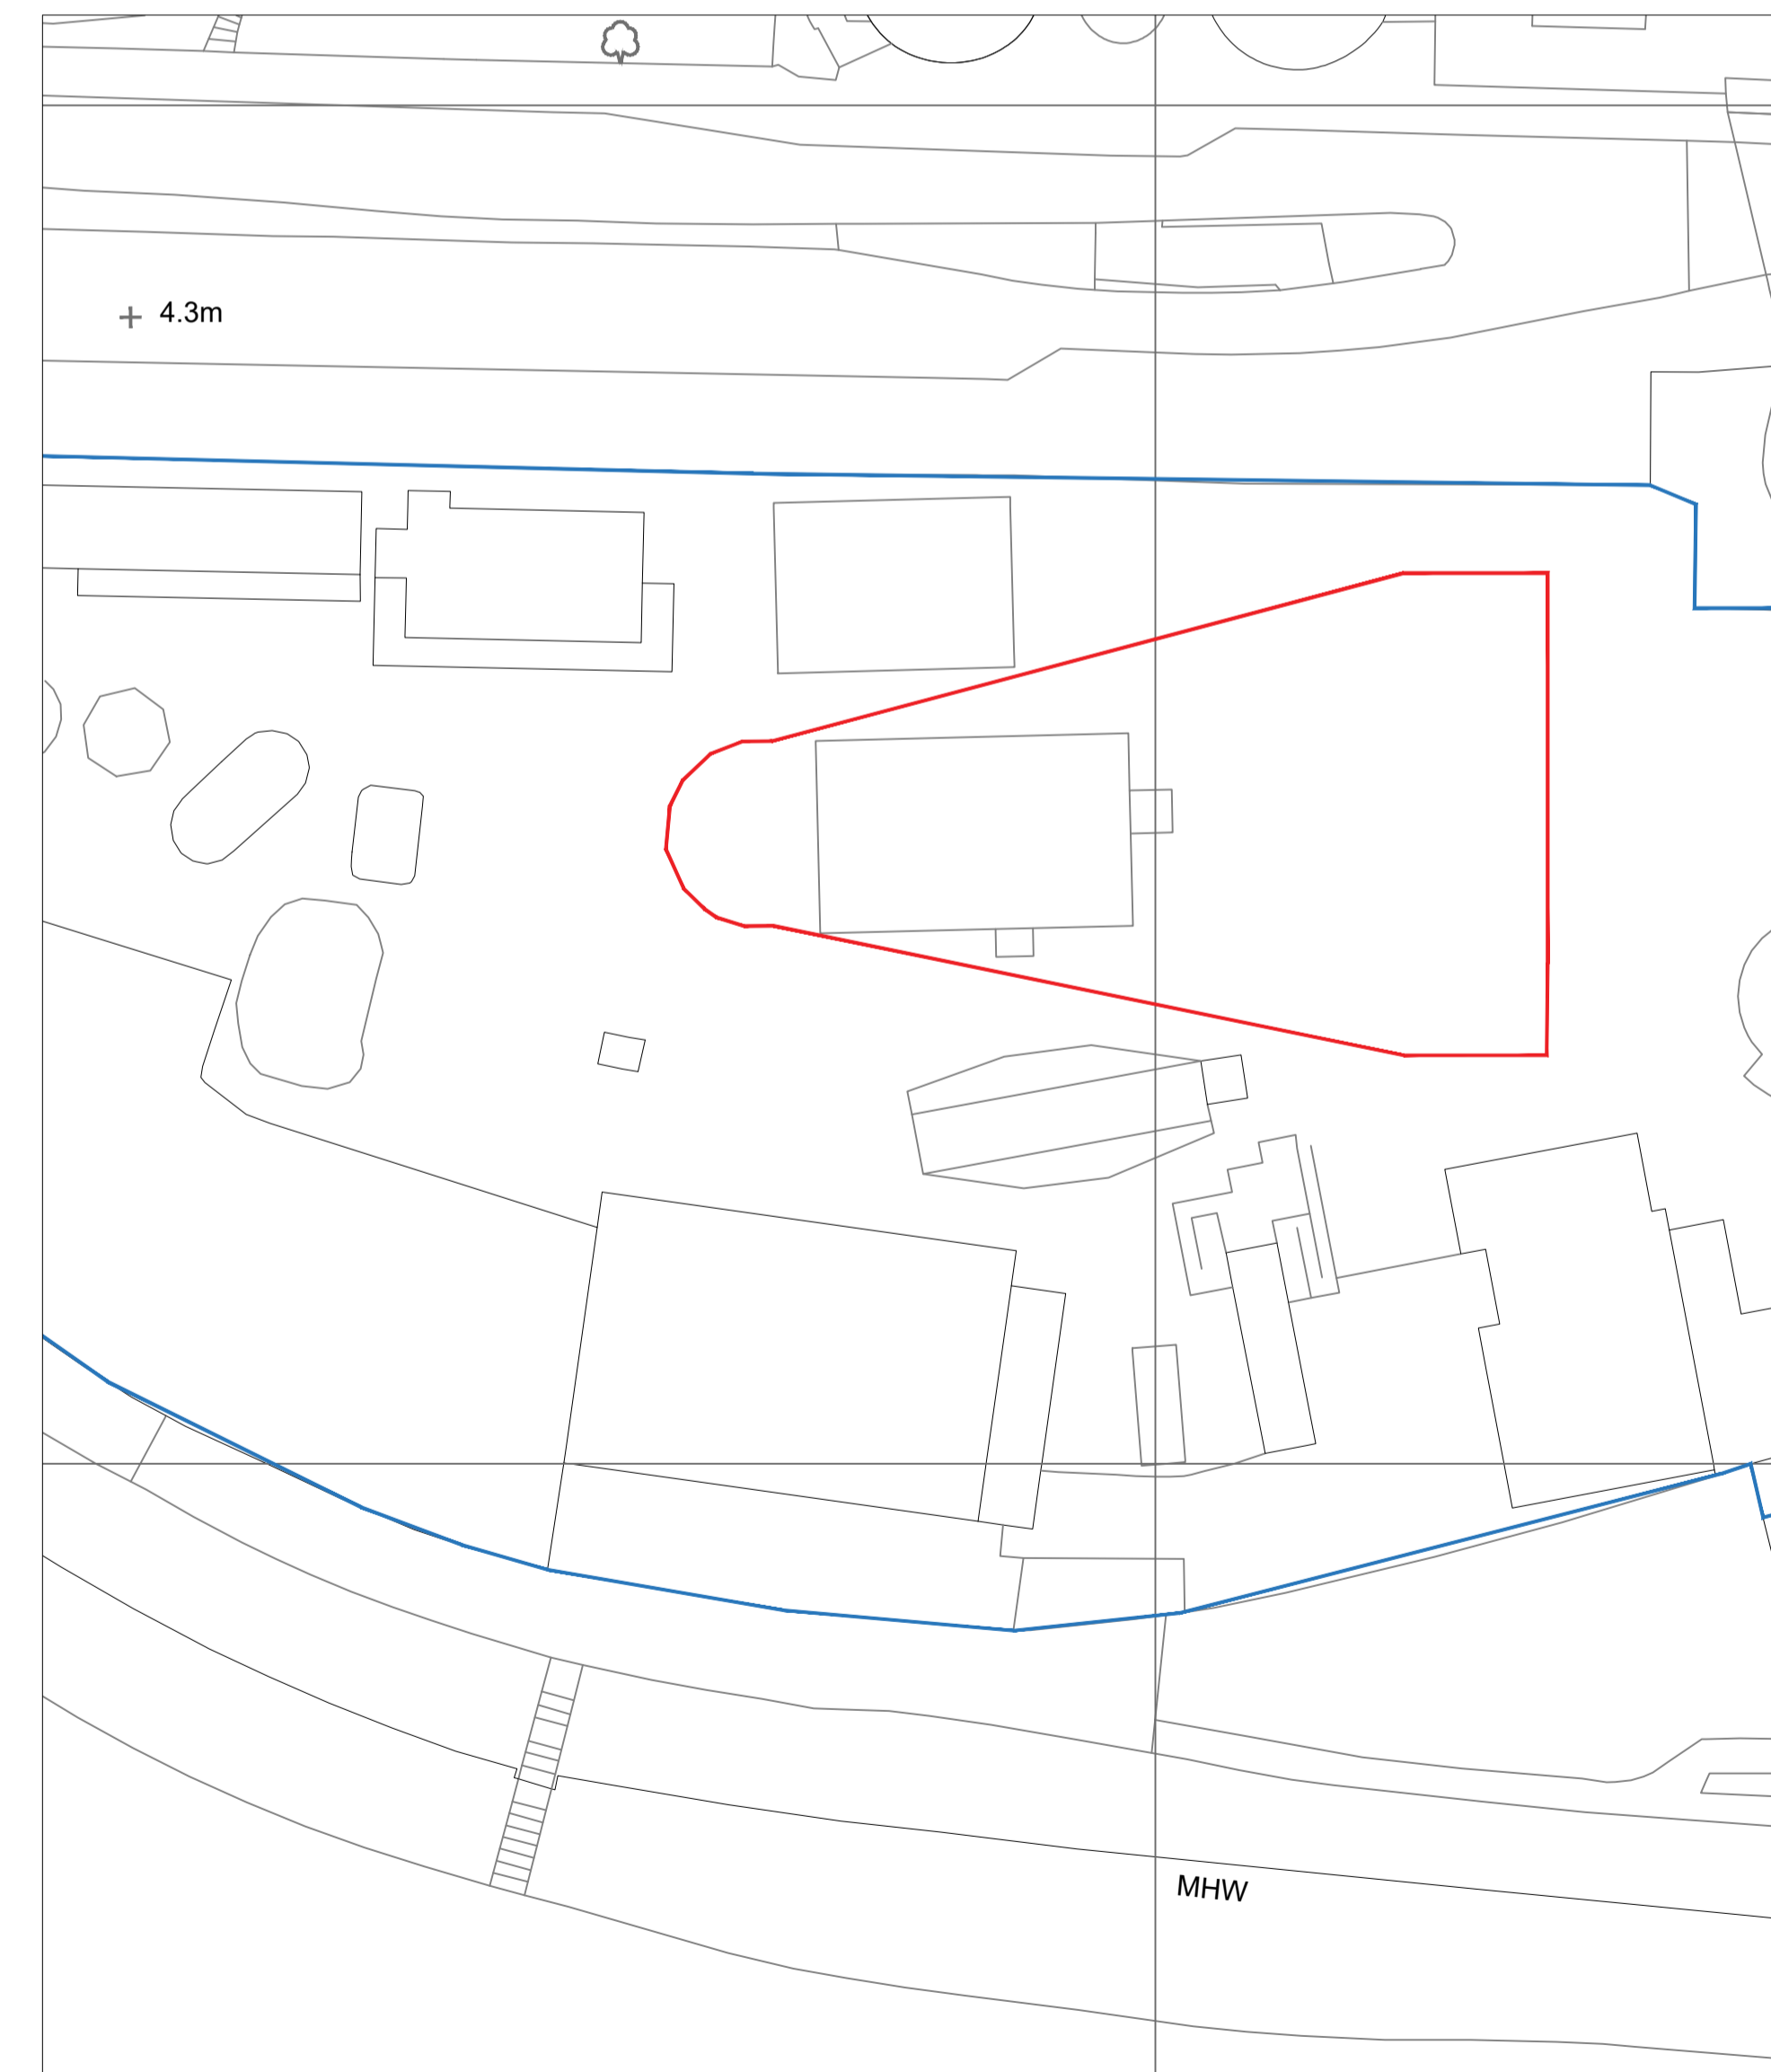

Notes:

Rev	Comment	By	Date
A	Outline blue added Production of drawings	DS	-

Stage:
Planning

Client:
Blockvale

Project:
New Rides
Adventure Island
Western Esplanade
Southend on Sea
SS1 1EE

Drawing Title:
Existing

Drawing no:
P101

Revision: **A** Drawn by: RS

Project no: - Check by: SK

Scale: 1:1250 & 1:500 @ A1

SKARCHITECTS
853-855 London Road
Westcliff-on-Sea
SS0 9SZ
Tel: 01702 509250
Email: info@skarchitects.co.uk