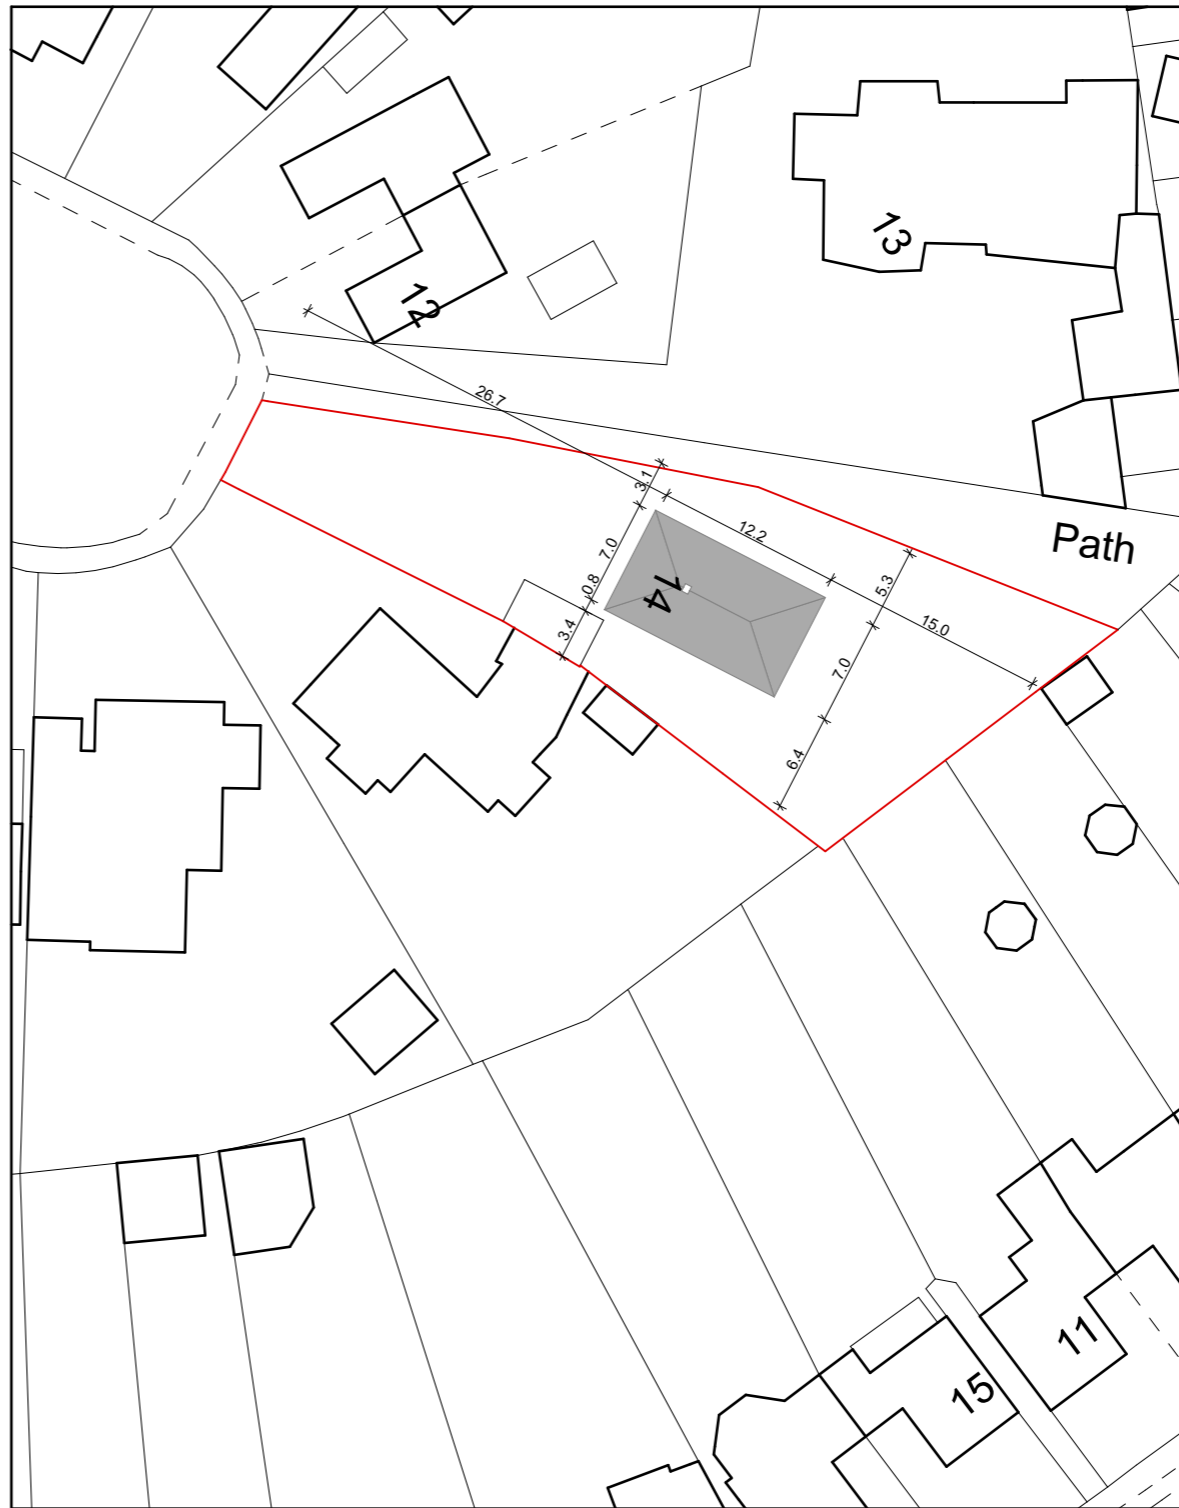

**EXISTING SITE PLAN**

**PROPOSED SITE PLAN**

**ARCHITECTURE**

255 London Road, Hadleigh, Essex, SS7 2BN

Info@A9Architecture.co.uk

Tel: 01702558888

Project:  
14 Broadlawn  
Leigh-on-Sea  
SS9 4QZ

Drawing Title:  
Site plan