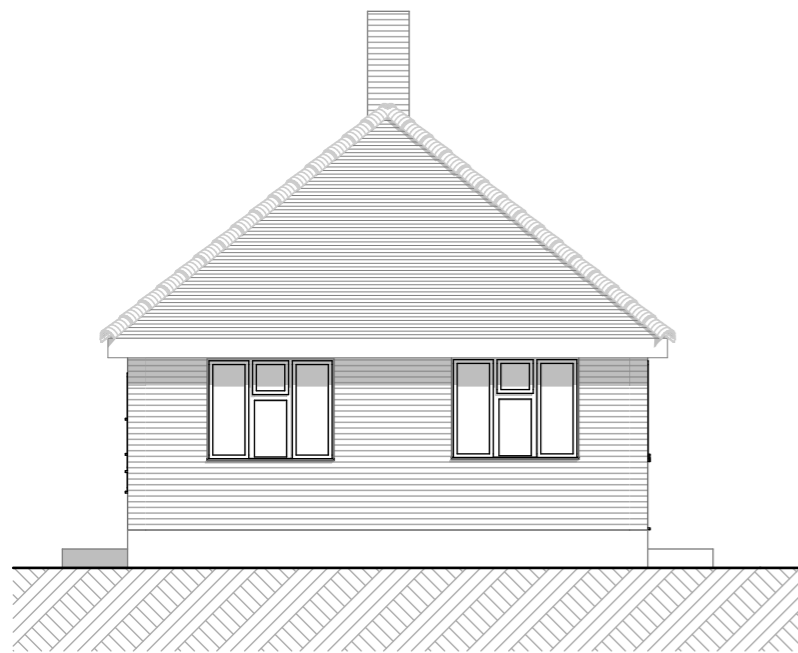

Front Elevation

Flank Elevation

Rear Elevation

Flank Elevation

EXISTING ELEVATIONS

M 1:100 0 10m

Project:
14 Broadlawn
Leigh-on-Sea
SS9 4QZ

Drawing Title:
Existing Front Elevation