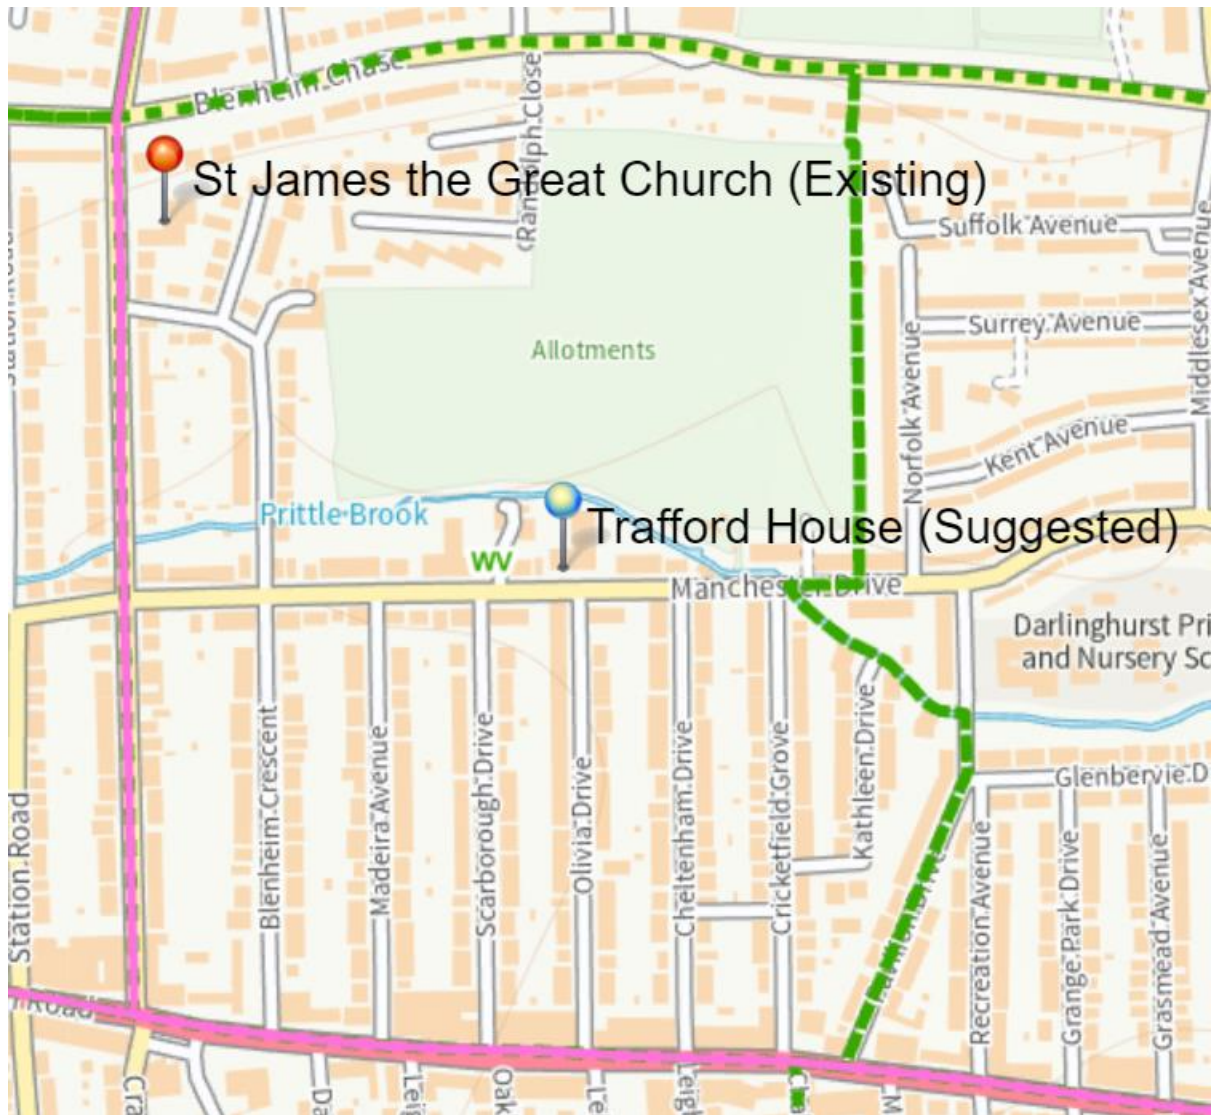

Map of Polling District WV (Blenheim Park Ward)

Photos of Suggested Polling Place from Google Maps

Photo of Current Polling Place from Google Maps