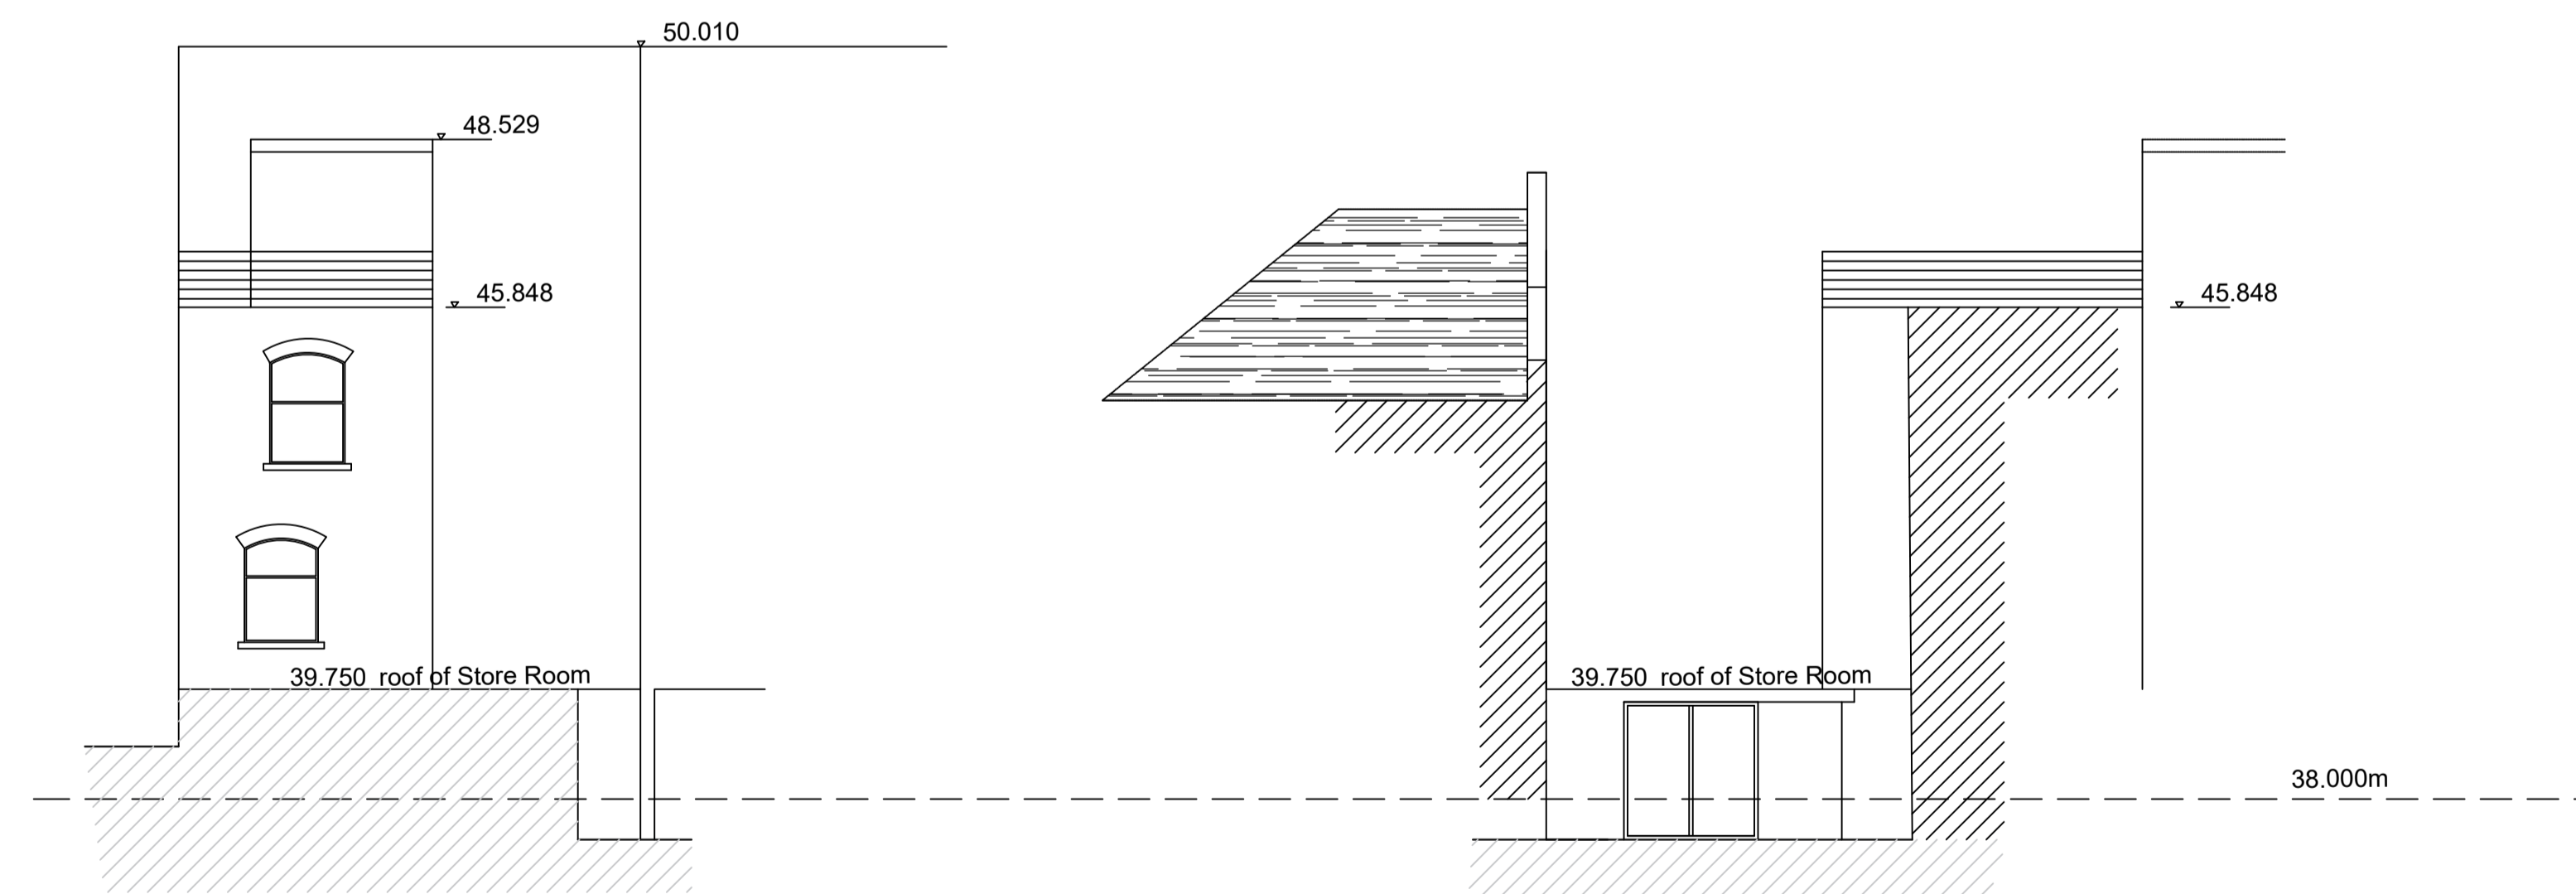

Existing South Elevation
Elevation - 1:100

Existing East Elevation
Elevation - 1:100

PROJECT:
152 Broadway
Leigh-on-Sea, Essex SS9 1AA

TITLE:
Existing Elevations

SCALE: 1:50/100 @ A1

DATE: July 22

Drawing No. 1447-02

REV. F